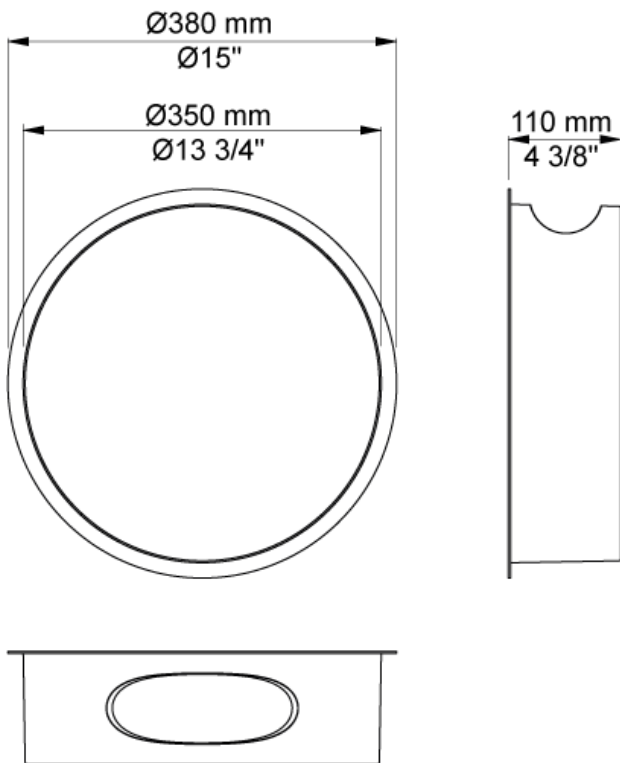

Date:

Client:

Project:

VOLA product: RS3

RS3

Retrofit waste bin.
 Diameter incl. ring: 380 mm.
 Depth: 110 mm.
 Capacity 8 litre/60-90 tissues.
 Bags for RS3 size 50 cm x 40 cm.

Consists of:
 Ring, material: High polished chrome, natural brass, brushed chrome, brushed stainless steel or 14 different colours.
 Container, material: PC/ABS laquered.