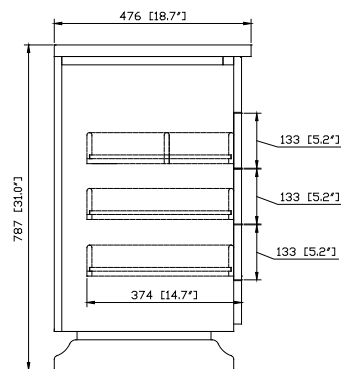

Nominal Dimension

- 40W x 18.7D x 31H (inches)

Components

Mirror	LEGACY-M36-BU			
Sink	SVE510BK	SVE510RBK	SVE510GR	SVE470BK
	SVE470GR	SVE470WT		

Product Diagrams

Front

Back

Side