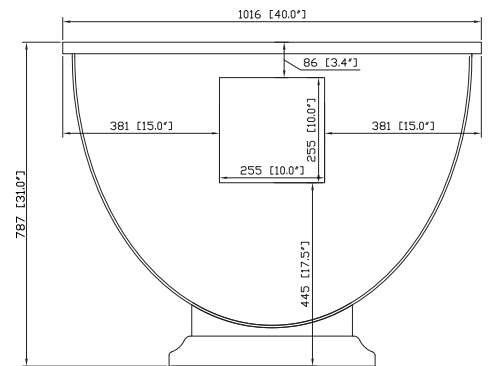

Nominal Dimension

- 40W x 18.7D x 31H (inches)

Components

Mirror	LEGACY-M36-BU			
Sink	SVE510BK	SVE510RBK	SVE510GR	SVE470BK
	SVE470GR	SVE470WT		

Product Diagrams

Front

Back

Side