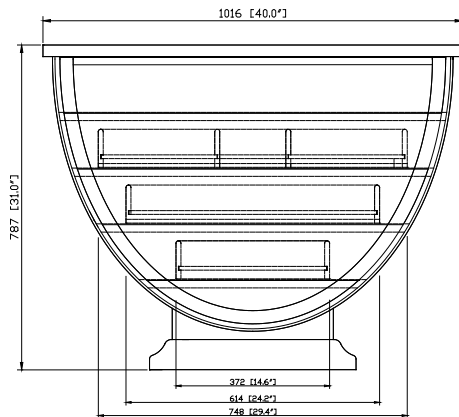

Nominal Dimension

- 40W x 18.7D x 31H (inches)

Components

Mirror	LEGACY-M36-BU			
Sink	SVE510BK	SVE510RBK	SVE510GR	SVE470BK
	SVE470GR	SVE470WT		

Product Diagrams

Front

Back

Side