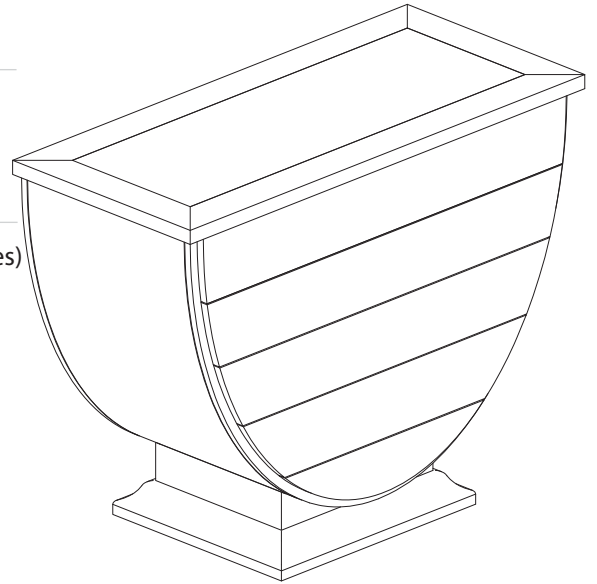

Avanity

LEGACY-V40-BU

Features

- Solid poplar frame and maple burl veneer MDF
- Wood top not drilled with any openings
- 3 soft-close drawers
- Adjustable height levelers
- Vessel application

Colors / Finishes

Nominal Dimension

- 40W x 18.7D x 31H (inches)

Components

Mirror	LEGACY-M36-BU			
Sink	SVE510BK	SVE510RBK	SVE510GR	SVE470BK
	SVE470GR	SVE470WT		

Product Diagrams

Front

Back

Side