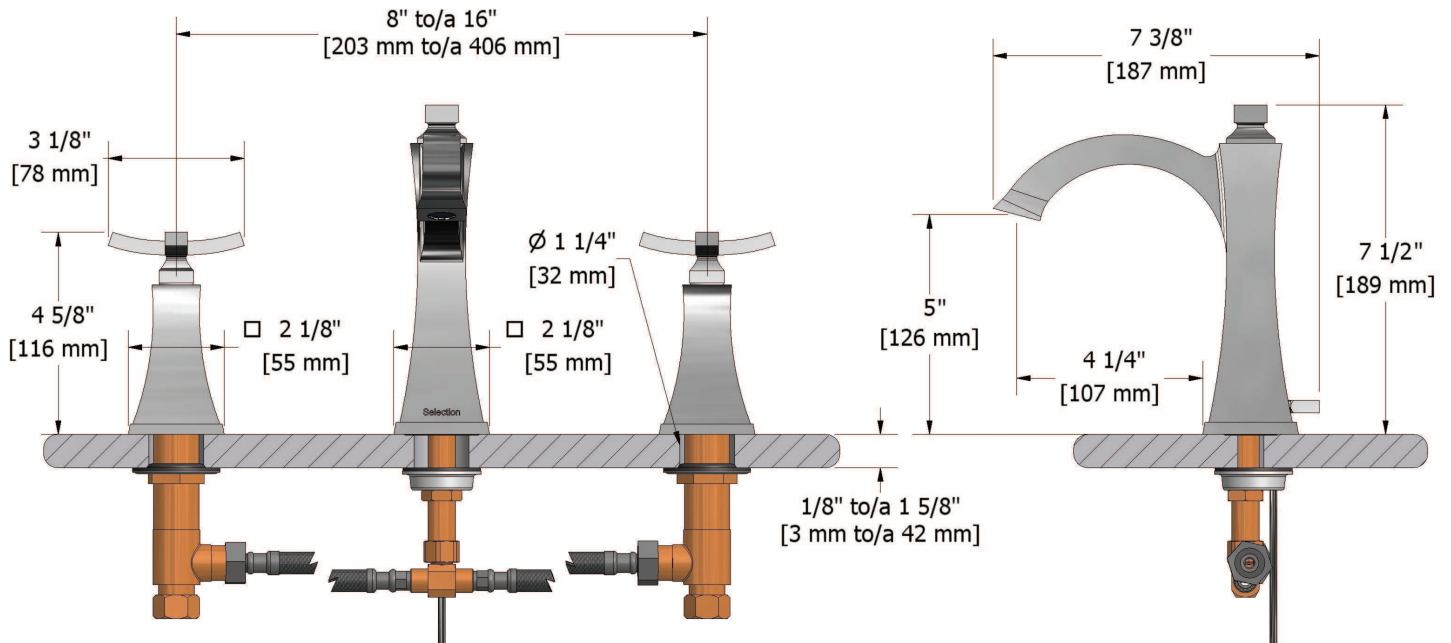

Sizes, models and finishes may differ from those presented.

Warranty

The Riobel inc. product carries a limited LIFETIME warranty on the finish Chrome, Gold (PVD), Brushed nickel (PVD), Night brushed (PVD), Polished nickel (PVD) and all working parts and is guaranteed from the initial date of purchase against all manufacturing defects. Other finished 1 year.

Customer Service

Ontario, West Canada : 888-287-5354 Quebec, Maritimes, United States : 866-473-8442

2014.04.23