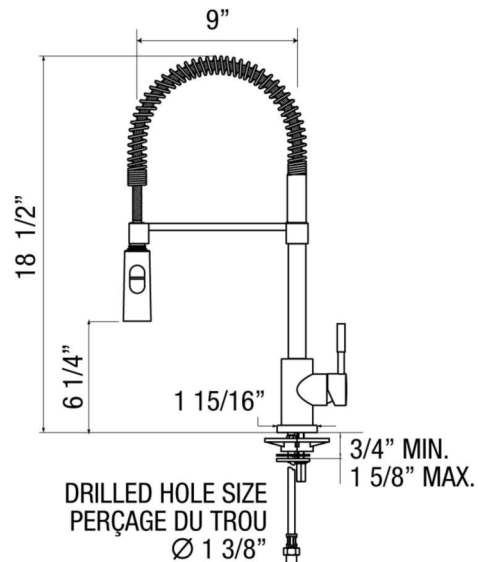

JULIEN

Donnez vie à vos idées.
Make your ideas real.

SPECIFICATIONS

Category: **Kitchen Faucets**
Type: **Topmount**
Product Name: **Wave**

MODEL: **306001 - Chrome**
306011 - Brushed Nickel

FEATURES:

- 360° swivel spout
- Kitchen Faucet with Swivel Spout Handle
- Flexible spout (stainless steel spring) with movable spray hose
- Ceramic disk cartridge for precise water flow / temp.
- Solid brass construction for long life and durability
- 2.2 GPM conservation aerator
- Flexible and quiet braided nylon inlet hoses included with 3/8" connectors
- Dual function spray head
- CSA approved, LEAD FREE AB1953 compliant
- Made in Italy

PRODUCT SPECIFICATIONS:

Professional spray kitchen faucet with swivel spout. Ceramic cartridge for high precision. 360° swivel head that work for any sinks size.

PROJECT/JOB INFORMATION:

Project/Job name: _____

Specifier: _____

Contractor: _____

- All dimensions are in inches

This specification is subject to change without notice. Julien assumes no responsibility for the use of superseded or voided specifications.