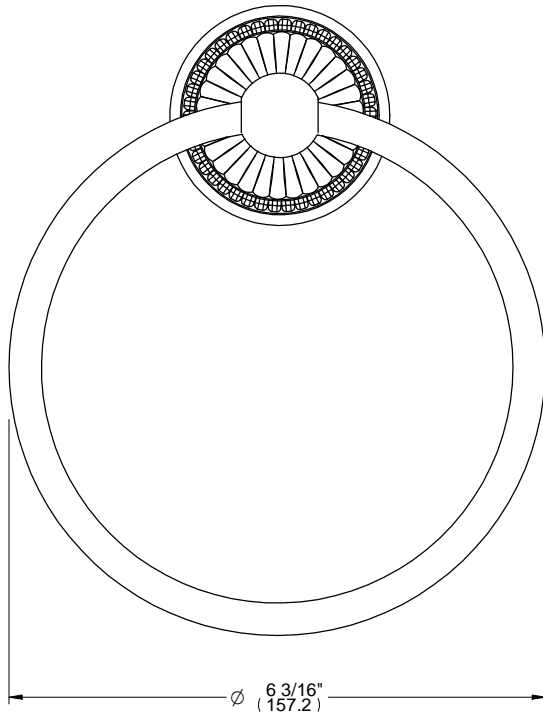

L1

ALTMANS RESERVES THE RIGHT TO MODIFY AND CHANGE SPECIFICATIONS AT ANY TIME. PLEASE VERIFY DIMENSIONS PRIOR TO INSTALLATION.

- Features**
- Available in All Finishes
 - Brass Construction
 - Wall Mounted Accessory

Through-Hole Specifications

DIMENSIONS SHOWN TO NEAREST 1/16"