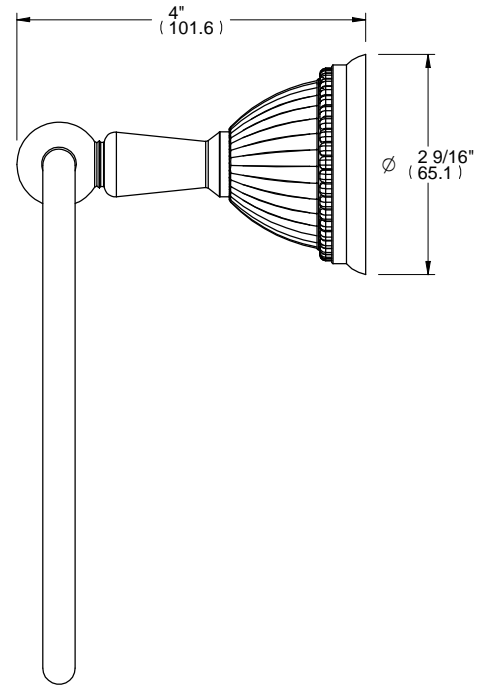

L1

ALTMANS RESERVES THE RIGHT TO MODIFY AND CHANGE SPECIFICATIONS AT ANY TIME. PLEASE VERIFY DIMENSIONS PRIOR TO INSTALLATION.

- Features**
- Available in All Finishes
 - Brass Construction
 - Wall Mounted Accessory

Through-Hole Specifications

DIMENSIONS SHOWN TO NEAREST 1/16"