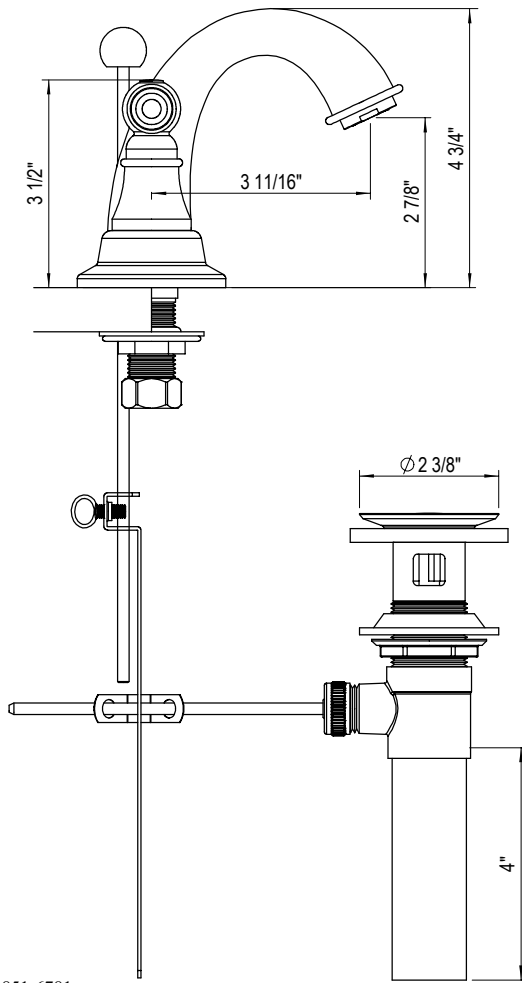

4" Centre Lavatory Set with Pop-Up 1BRBFJL

TEL: 905-851-6781
FAX: 905-851-8031
TOLL FREE: 800-461-5901

the RUBINET FAUCET COMPANY

www.rubinet.com