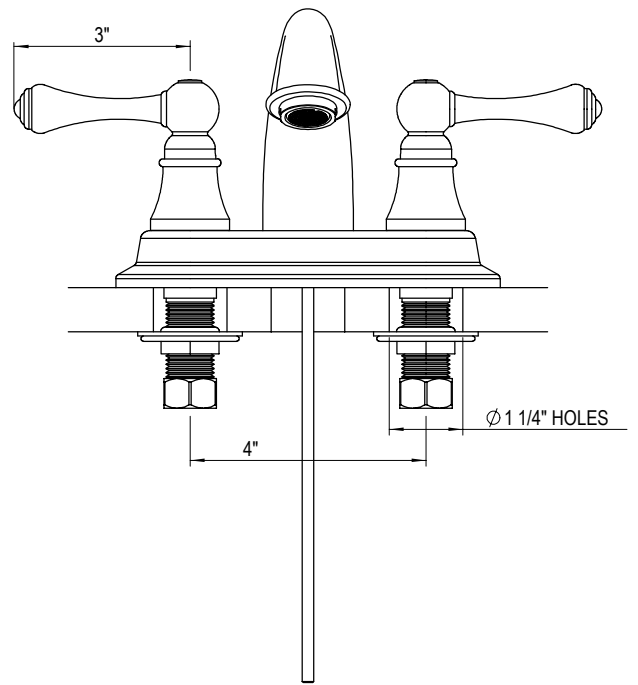

4" Centre Lavatory Set with Pop-Up 1BRBFJL

TEL: 905-851-6781
FAX: 905-851-8031
TOLL FREE: 800-461-5901

the RUBINET FAUCET COMPANY

www.rubinet.com