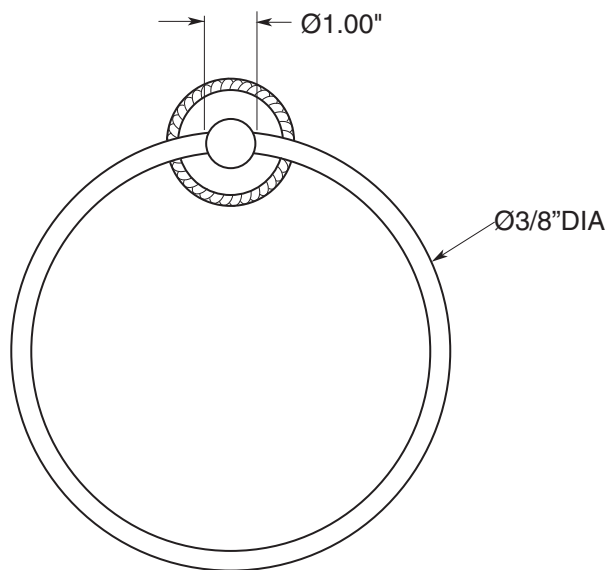

**FEATURES:**

- All brass construction.
- Available in all Sigma finishes. Warranty varies according to finish selection.
- Mounting bracket and screws are supplied.

Series 44  
Towel Ring  
1.44TR00

**TOP VIEW**

**FRONT VIEW**

**SIDE VIEW**

Note: Measurements are subject to change or cancellation. No responsibility is assumed for use of superseded or voided pages.