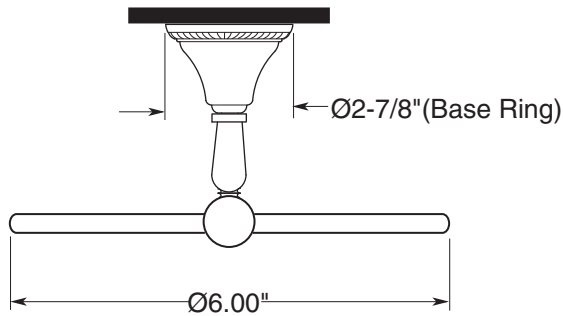

**FEATURES:**

- All brass construction.
- Available in all Sigma finishes. Warranty varies according to finish selection.
- Mounting bracket and screws are supplied.

Series 44  
Towel Ring  
1.44TR00

**TOP VIEW**

**FRONT VIEW**

**SIDE VIEW**

Note: Measurements are subject to change or cancellation. No responsibility is assumed for use of superseded or voided pages.