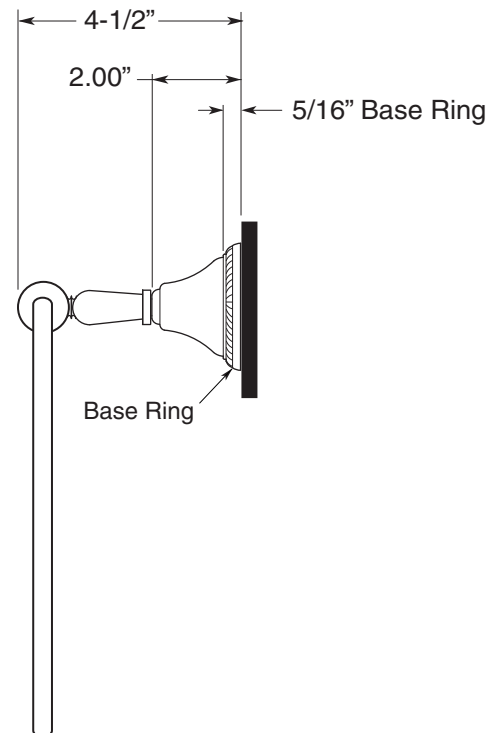

**FEATURES:**

- All brass construction.
- Available in all Sigma finishes. Warranty varies according to finish selection.
- Mounting bracket and screws are supplied.

Series 44  
Towel Ring  
1.44TR00

**TOP VIEW**

**FRONT VIEW**

**SIDE VIEW**

Note: Measurements are subject to change or cancellation. No responsibility is assumed for use of superseded or voided pages.