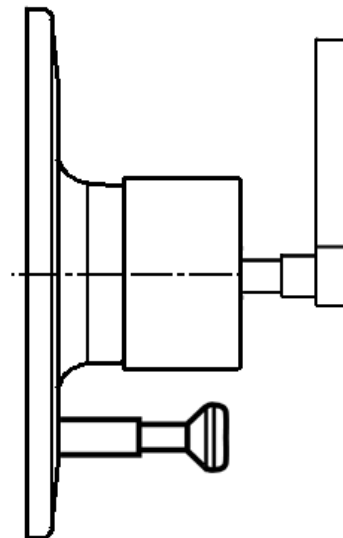

AVANTI PRESSURE BALANCE TRIM WITH DIVERTER

ROHL Transitional Bath

A3200LM (Metal Lever)
A3200XM (Cross Handle)

FEATURES

- Single handle control
- Coverplate, dome, handle, and diverter knob made from solid brass
- Trim for concealed pressure balance shower and bath valve without volume control
- To complete package order RMV-2 rough valve

COLORS/FINISHES

- Polished Chrome
- Polished Nickel
- Inca Brass
- Satin Nickel
- Tuscan Brass

WARRANTY

- Limited Lifetime