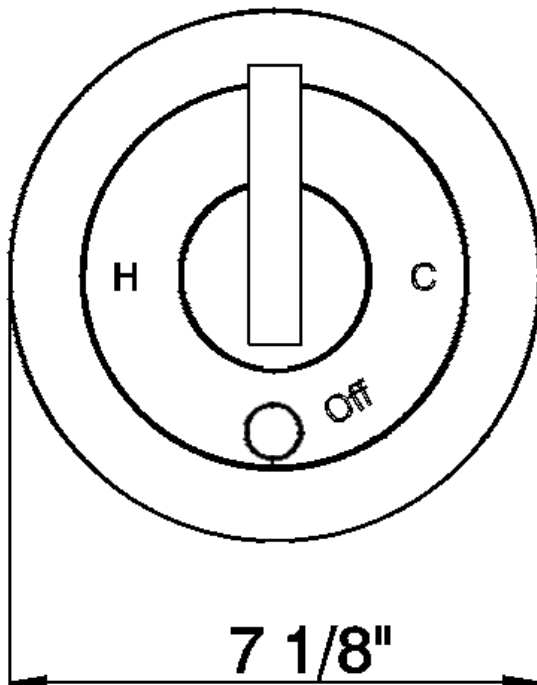

AVANTI PRESSURE BALANCE TRIM WITH DIVERTER

ROHL Transitional Bath

A3200LM (Metal Lever)
A3200XM (Cross Handle)

FEATURES

- Single handle control
- Coverplate, dome, handle, and diverter knob made from solid brass
- Trim for concealed pressure balance shower and bath valve without volume control
- To complete package order RMV-2 rough valve

COLORS/FINISHES

- Polished Chrome
- Polished Nickel
- Inca Brass
- Satin Nickel
- Tuscan Brass

WARRANTY

- Limited Lifetime