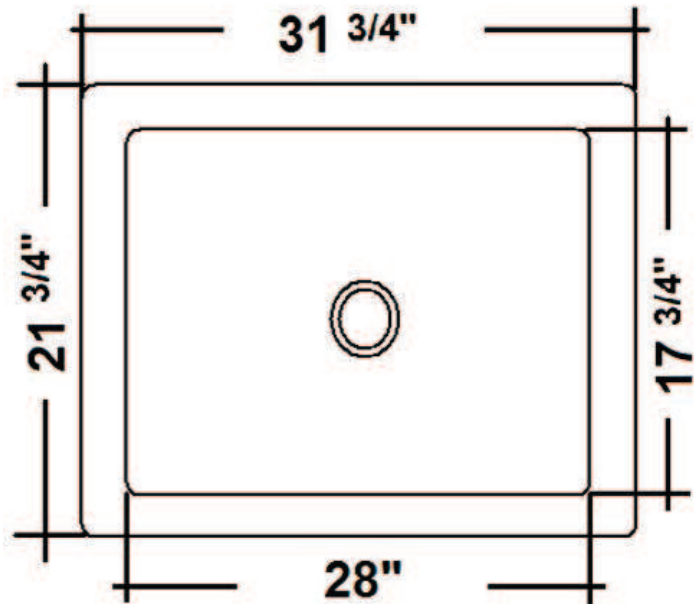

Finishes:

AC Hammered Antique Copper

Compliance Certification
Material is consistent with
UNS C81100 Copper Casting
Alloy with respect to chemical
composition.

W: 31 3/4"

D: 21 3/4"

Interior Dimensions:

Basin: 28" x 17 3/4"
Basin Depth: 9"

Dimensions of fixture are nominal and may vary. Dimensions and specifications subject to change without notice.