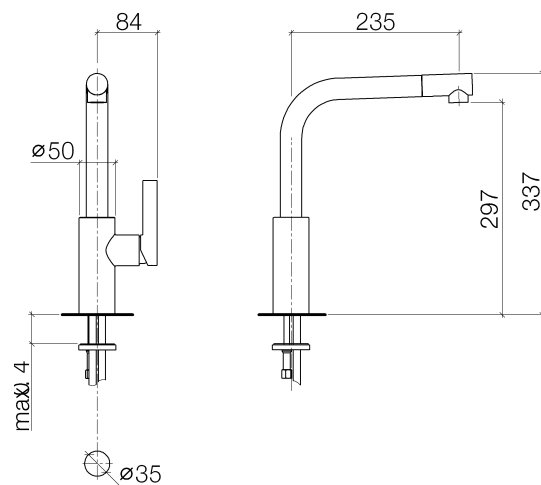

Product specifications

- **9 1/4" projection**

- Swivel spout 360°
- Total height 13 1/4"
- Height to aerator/spout outlet 11 3/4"
- 1 3/8" hole diameter
- M 24 x 1 aerator – male thread
- Ceramic disc cartridge
- 2x M 10 x 1 x 16 1/2" high pressure hose
- Water flow rate limited to max. 1.5 gpm
- low lead compliant

[ADA]

Combination with hand spray set or profi hand spray set not possible

Surfaces

- chrome 33800790-000010
- matt platinum 33800790-060010

Exploded assembly drawing

Order quantity

No.	Article number	Name	Installation quantity
1	90230102608ff	aerator	1
2	09240416410ff	nipple	1
3	09141010090	seal	1
4	09311104490	pin	1
5	09240416310ff	nipple	1
6	90282218500ff	spout	1
7	09303005490	screw	1
8	09150506190	cartridge	1
9	092404141ff	nut	1
9	0428101480090	accessories	1
11	092079040ff	handle	1
12	09311103090	pin	1
13	09312001790	plug	1
14	0430110387590	fixing set	1
15	0430040450090	hose	2
16	09311109190	pin	1

Kitchen

Elio Single-lever mixer

Article number: 33800790