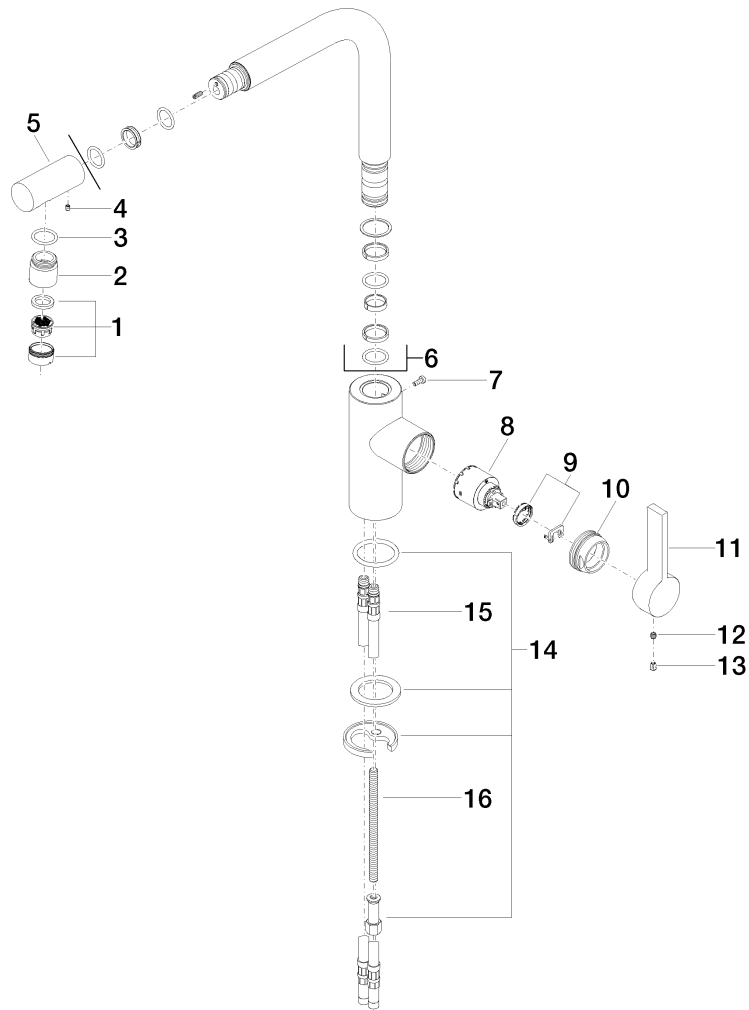

Product specifications

- **9 1/4" projection**

- Swivel spout 360°
- Total height 13 1/4"
- Height to aerator/spout outlet 11 3/4"
- 1 3/8" hole diameter
- M 24 x 1 aerator – male thread
- Ceramic disc cartridge
- 2x M 10 x 1 x 16 1/2" high pressure hose
- Water flow rate limited to max. 1.5 gpm
- low lead compliant

[ADA]

Combination with hand spray set or profi hand spray set not possible

Surfaces

- chrome 33800790-000010
- matt platinum 33800790-060010

Exploded assembly drawing

Order quantity

No.	Article number	Name	Installation quantity
1	90230102608ff	aerator	1
2	09240416410ff	nipple	1
3	09141010090	seal	1
4	09311104490	pin	1
5	09240416310ff	nipple	1
6	90282218500ff	spout	1
7	09303005490	screw	1
8	09150506190	cartridge	1
9	092404141ff	nut	1
9	0428101480090	accessories	1
11	092079040ff	handle	1
12	09311103090	pin	1
13	09312001790	plug	1
14	0430110387590	fixing set	1
15	0430040450090	hose	2
16	09311109190	pin	1

Kitchen

Elio Single-lever mixer

Article number: 33800790