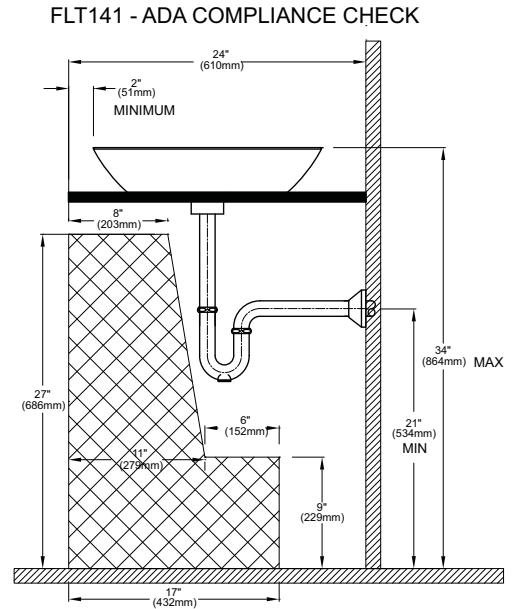

FLT141

Waza™ Noir™ Cast Iron Vessel Lavatory

SPECIFICATIONS

- Waste 1-1/4" O.D.
- Size 18-1/8" diameter
- Basin 16-9/16" diameter
- Warranty One Year Limited Warranty
- Material Cast Iron
- Overflow None
- Shipping Weight 56.4 lbs.
- Shipping Dimensions 23"W x 23"D x 7"H

INSTALLATION NOTES

TOTO®

These dimensions and specifications are subject to change without notice