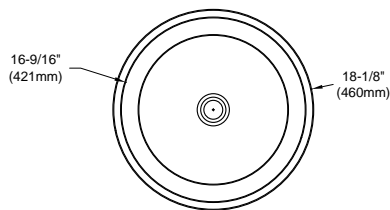

FLT141

Waza™ Noir™ Cast Iron Vessel Lavatory

SPECIFICATIONS

- Waste 1-1/4" O.D.
- Size 18-1/8" diameter
- Basin 16-9/16" diameter
- Warranty One Year Limited Warranty
- Material Cast Iron
- Overflow None
- Shipping Weight 56.4 lbs.
- Shipping Dimensions 23"W x 23"D x 7"H

INSTALLATION NOTES

TOTO®

These dimensions and specifications are subject to change without notice