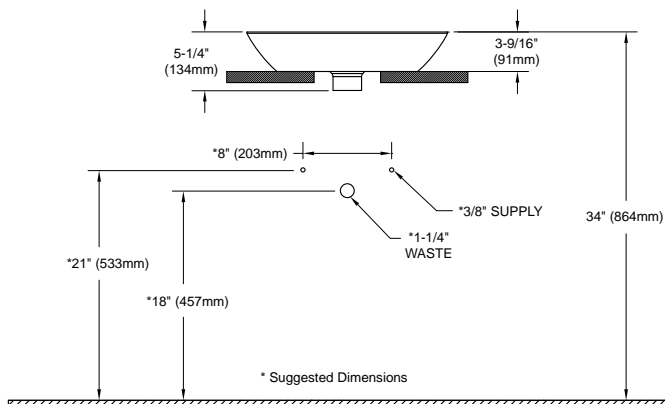

Waza™ Noir™ Cast Iron Vessel Lavatory

FEATURES

- 18-1/8" diameter
- Vessel design for easy installation
- Without overflow
- Cast iron vessel lavatory complete with mounting hardware and installation template

Shown here with faucet Waza™ Noir™ TL382SDL#TB

PRODUCT SPECIFICATION

The lavatory shall be made of cast-iron. Lavatory shall be 18-1/8" in diameter. Product shall be without overflow and lavatory shall include mounting assembly. Lavatory shall be TOTO Model FLT141_____.

FLT141

Waza™ Noir™ Cast Iron Vessel Lavatory

SPECIFICATIONS

- Waste 1-1/4" O.D.
- Size 18-1/8" diameter
- Basin 16-9/16" diameter
- Warranty One Year Limited Warranty
- Material Cast Iron
- Overflow None
- Shipping Weight 56.4 lbs.
- Shipping Dimensions 23"W x 23"D x 7"H

INSTALLATION NOTES

TOTO®

These dimensions and specifications are subject to change without notice