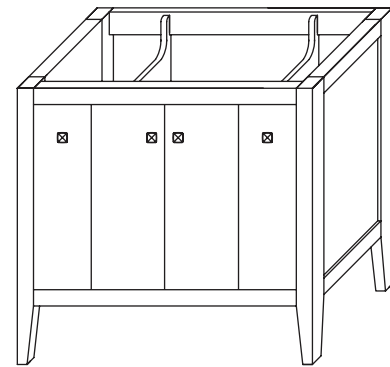

- Soft Close Wood doors
- Soft Close and Full Extension drawers with Dovetail construction
- Matching finish throughout the interior
- Optional Drawer Organizer
- Matching Mirror, Medicine Cabinet and Wall Cabinet

All Ronbow cabinets are made of solid hardwood or hardwood plywood and meet strict CARB Standards. No particle Board or Micro-Density Fiberboard (MDF) are used.

- | | |
|---------------------|-----------------|
| Available finishes: | Available tops: |
| AGED OAK E34 | CERAMIC SINKTOP |
| AMERICAN WALNUT E56 | STONE COUNTER |
| VINTAGE HONEY R01 | TECHSTONE™ TOP |
| VINTAGE CAFÉ R12 | WIDEAPPEAL™ TOP |

TOP VIEW

FRONT VIEW

SIDE VIEW