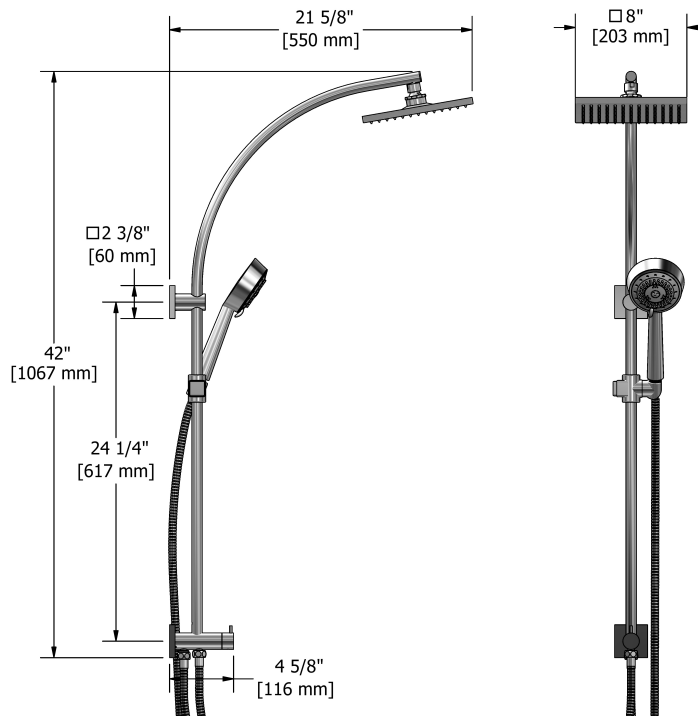

DUO shower system with external supply
4217XX

Specifications

Descriptions

- Scale-free
- 10, 4-jet hand shower with pause
- 488, 20 cm (8") shower head
- External supply
- Ø19 mm (¾") slide bar
- Swivel head/arm
- Two 150 cm (59") double interlock flexible hoses and swivel

Available colors

- C : Chrome

Cartridges

- 401-012

Certifications

- CSA B125.1
- ASME A112.18.1
- CMR248 Approval

Sizes, models and finishes may differ from those presented.

Warranty