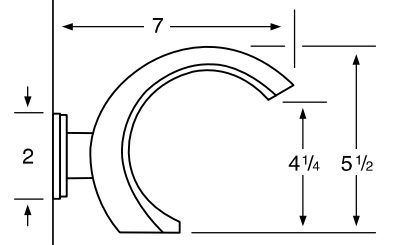

Widespread

- 86-3** 3 Valve Tub & Shower
- 86-5** 2 Valve Tub
- 86-6** 2 Valve Shower
- 86-WTR** Wall Valve Trim

86-3.2/86-6.2

Pressure Balancing Valve

86-THRMKT10/86-3.5/86-6.5

Thermostatic Valve

86-3.2TMP/86-6.2TMP

Tempress Pressure Balancing Valve

86-THRMKT20/86-3.4/86-6.4

Thermostatic Valve with Built in Volume Control

86-4 Bidet

86-8/86-8.1

Roman Tub

See Handle Trim Specifications for a complete list of additional handle trims