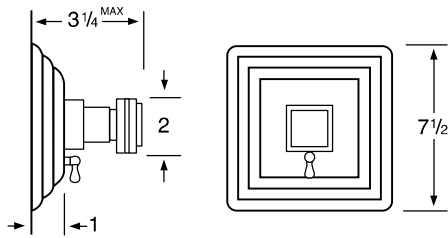

Widespread

- 86-3** 3 Valve Tub & Shower
- 86-5** 2 Valve Tub
- 86-6** 2 Valve Shower
- 86-WTR** Wall Valve Trim

86-3.2/86-6.2

Pressure Balancing Valve

86-THRMKT10/86-3.5/86-6.5

Thermostatic Valve

86-3.2TMP/86-6.2TMP

Tempress Pressure Balancing Valve

86-THRMKT20/86-3.4/86-6.4

Thermostatic Valve with Built in Volume Control

86-4 Bidet

86-8/86-8.1

Roman Tub

See Handle Trim Specifications for a complete list of additional handle trims