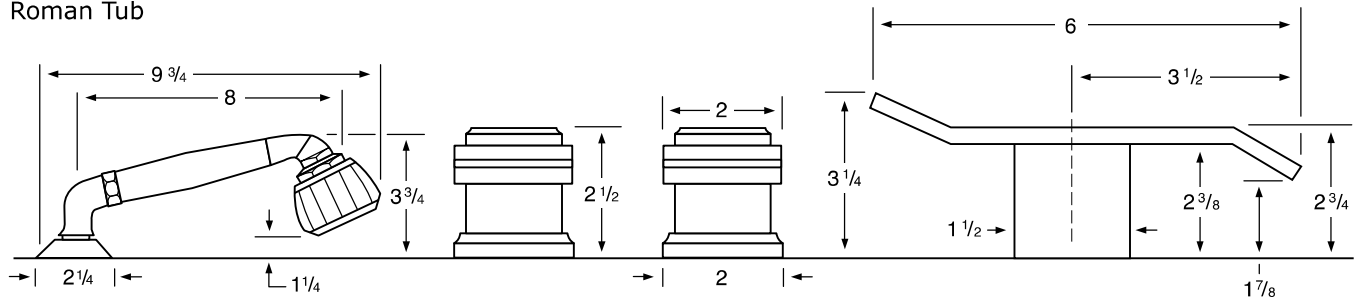

Widespread

- 86-3** 3 Valve Tub & Shower
- 86-5** 2 Valve Tub
- 86-6** 2 Valve Shower
- 86-WTR** Wall Valve Trim

86-3.2/86-6.2

Pressure Balancing Valve

86-THRMKT10/86-3.5/86-6.5

Thermostatic Valve

86-3.2TMP/86-6.2TMP

Tempress Pressure Balancing Valve

86-THRMKT20/86-3.4/86-6.4

Thermostatic Valve with Built in Volume Control

86-4 Bidet

86-8/86-8.1

Roman Tub

See Handle Trim Specifications for a complete list of additional handle trims

86-2
Lavatory Widespread Faucet

86-8
Roman Tub Spout