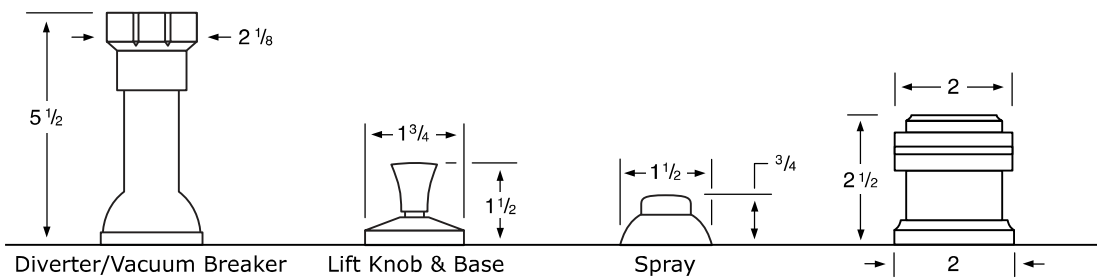

Widespread

- 86-3** 3 Valve Tub & Shower
- 86-5** 2 Valve Tub
- 86-6** 2 Valve Shower
- 86-WTR** Wall Valve Trim

86-3.2/86-6.2

Pressure Balancing Valve

86-THRMKT10/86-3.5/86-6.5

Thermostatic Valve

86-3.2TMP/86-6.2TMP

Tempress Pressure Balancing Valve

86-THRMKT20/86-3.4/86-6.4

Thermostatic Valve with Built in Volume Control

86-4 Bidet

86-8/86-8.1

Roman Tub

See Handle Trim Specifications for a complete list of additional handle trims

86-2
Lavatory Widespread Faucet

86-8
Roman Tub Spout