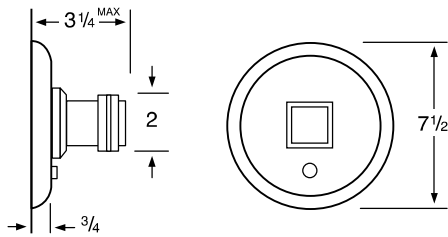

Widespread

- 86-3** 3 Valve Tub & Shower
- 86-5** 2 Valve Tub
- 86-6** 2 Valve Shower
- 86-WTR** Wall Valve Trim

86-3.2/86-6.2

Pressure Balancing Valve

86-THRMKT10/86-3.5/86-6.5

Thermostatic Valve

86-3.2TMP/86-6.2TMP

Tempress Pressure Balancing Valve

86-THRMKT20/86-3.4/86-6.4

Thermostatic Valve with Built in Volume Control

86-4 Bidet

86-8/86-8.1

Roman Tub

See Handle Trim Specifications for a complete list of additional handle trims