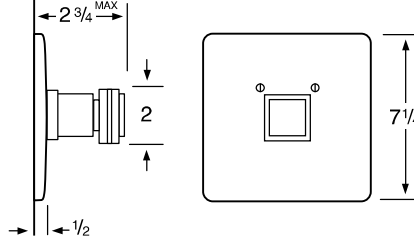

Widespread

- 86-3** 3 Valve Tub & Shower
- 86-5** 2 Valve Tub
- 86-6** 2 Valve Shower
- 86-WTR** Wall Valve Trim

86-3.2/86-6.2

Pressure Balancing Valve

86-THRMKT10/86-3.5/86-6.5

Thermostatic Valve

86-3.2TMP/86-6.2TMP

Tempress Pressure Balancing Valve

86-THRMKT20/86-3.4/86-6.4

Thermostatic Valve with Built in Volume Control

86-4 Bidet

86-8/86-8.1

Roman Tub

See Handle Trim Specifications for a complete list of additional handle trims