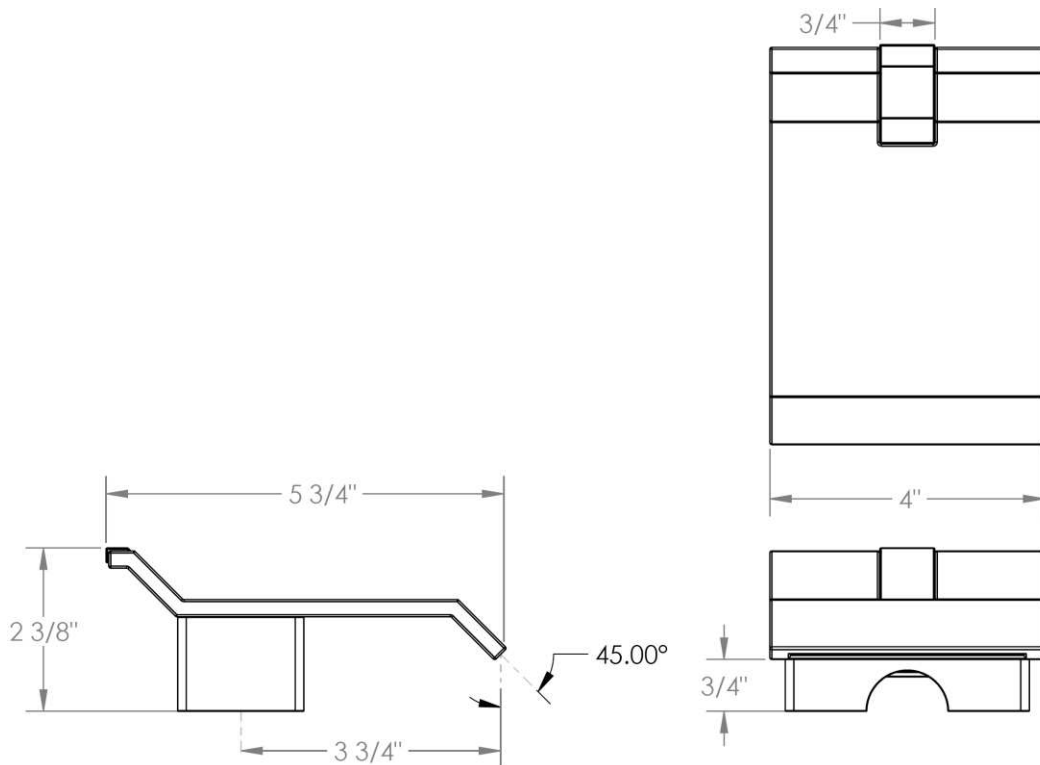

86-2
Lavatory Widespread Faucet