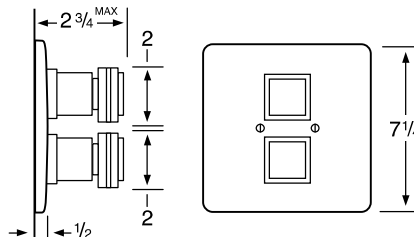

Widespread

- 86-3** 3 Valve Tub & Shower
- 86-5** 2 Valve Tub
- 86-6** 2 Valve Shower
- 86-WTR** Wall Valve Trim

86-3.2/86-6.2

Pressure Balancing Valve

86-THRMKT10/86-3.5/86-6.5

Thermostatic Valve

86-3.2TMP/86-6.2TMP

Tempress Pressure Balancing Valve

86-THRMKT20/86-3.4/86-6.4

Thermostatic Valve with Built in Volume Control

86-4 Bidet

86-8/86-8.1

Roman Tub

See Handle Trim Specifications for a complete list of additional handle trims