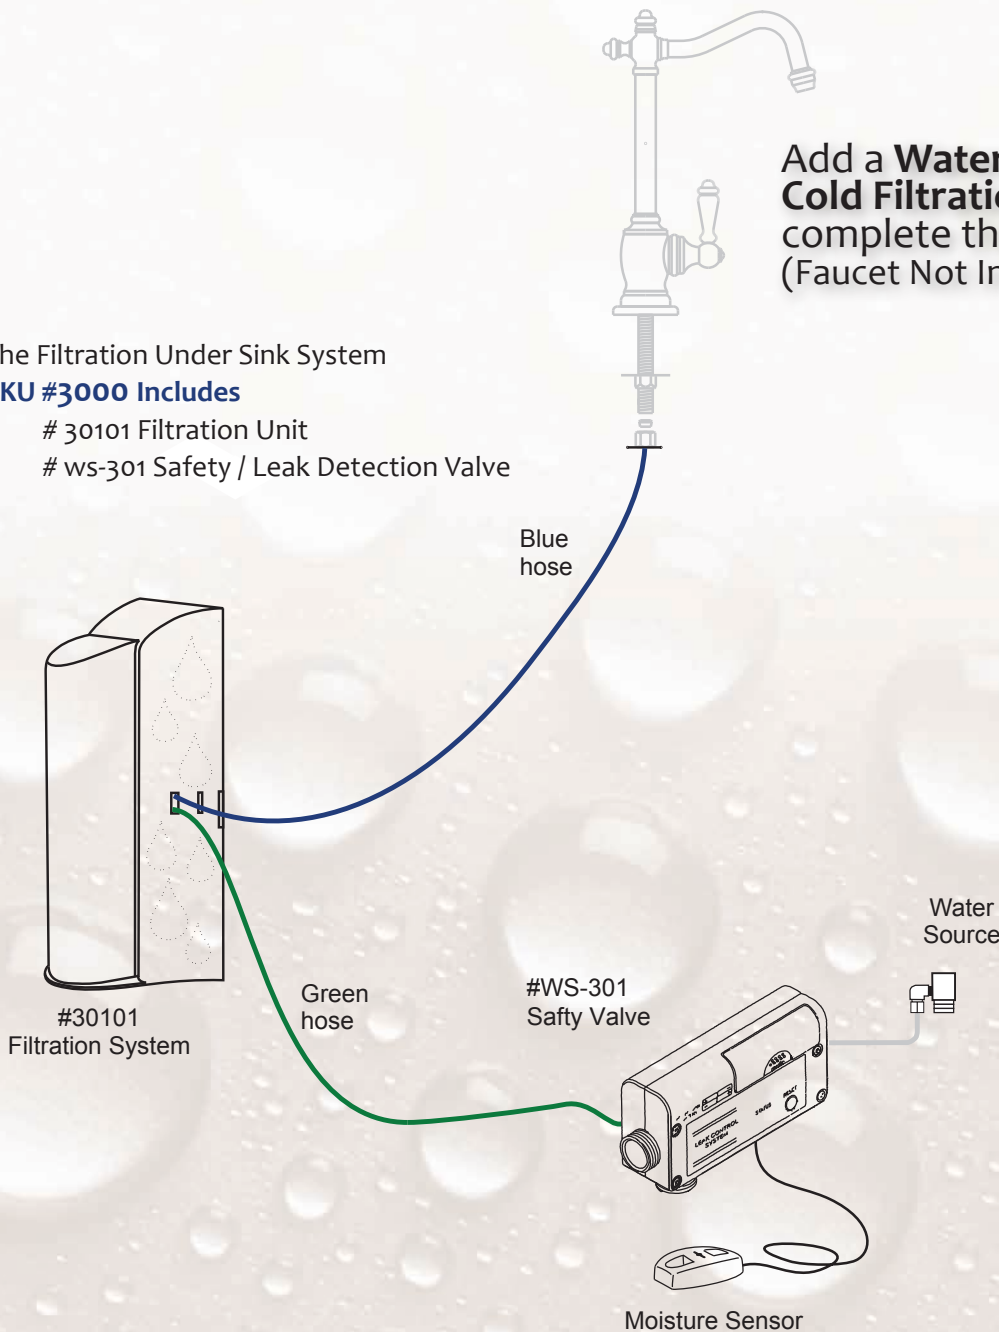

## The Filtration Under Sink System

In one complete package

The Filtration Under Sink System

**SKU #3000 Includes**

# 30101 Filtration Unit

# ws-301 Safety / Leak Detection Valve

Add a **Waterstone Cold Filtration Faucet** to complete this package. (Faucet Not Included)