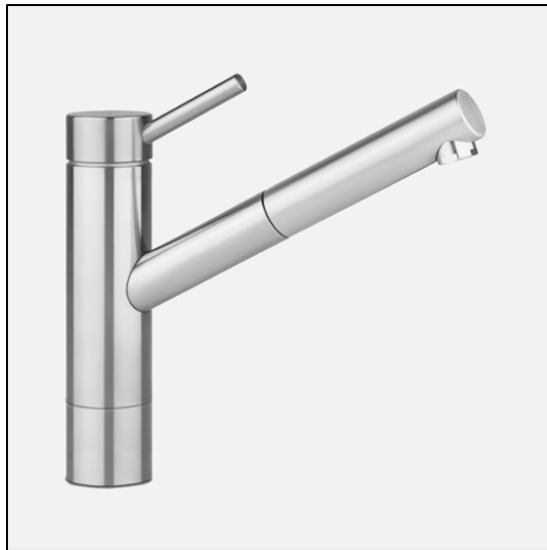

KWC SUPRIMO

Model number:
10.271.303.[---] 9" Reach

**Single-hole, single lever kitchen mixer
with swivel spout and pull-out aerator**

Available in:
[700] Stainless steel

Features:

- Stainless Steel housing and pull-out
- With pillar extension
- Swivel pull-out spout 140°
- Pull-out length 27"
- Universal ceramic disc cartridge with adjustable temperature and flow rate limitation
- Flex supply hoses, 3/8" compression fittings
- Mounting hole size $\varnothing = 1 \frac{3}{8}$ "
- Flow rate: 2.2 gpm @ 60 psi