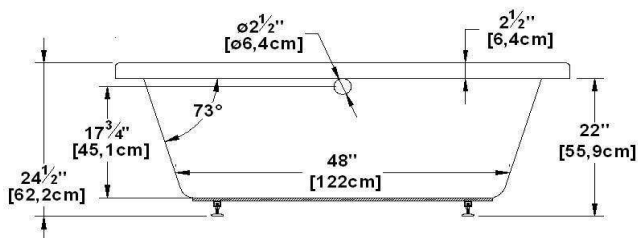

Essential

Product code : **ES66**

Draft revision : **20121207145947**

External dimensions : **65" x 41,5" x 24,5" [165,1 cm x 105,4 cm x 62,2 cm]**

Serie : **deck mount**

Seats : **2**

2012 catalog page : **39**

Lumbar support : **no**

Arm rests : **no**

Low-profile available : **no**

Also available in **FREESTAND**

Draft and specs