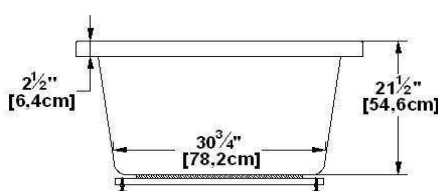

Essential

Product code : **ES66**

Draft revision : **20121207145947**

External dimensions : **65" x 41,5" x 24,5" [165,1 cm x 105,4 cm x 62,2 cm]**

Serie : **deck mount**

Seats : **2**

2012 catalog page : **39**

Lumbar support : **no**

Arm rests : **no**

Low-profile available : **no**

Also available in **FREESTAND**

Draft and specs

Specifications	
Capacity :	66 IMP Gal. / 86,1 US Gal. / 300,0 liters
AeroMassage™ :	47 Easy Clean™ air jets
Super AeroMassage™ :	AeroMassage™ + 12 Easy Clean™ air jets
Dynamic Turbo™ :	4 Confort Pulse jets / 4 Confort Swirl jets
Confort Air™ :	47 Easy Clean™ air jets
Characteristics :	n/a

Remarks	
*all measures have a precision of ± 1/4" (0,63cm)	
*internal dimensions taken at 4" (10cm) from bath bottom	
*capacity is measured by filling the soaker to 1-1/2" under the overflow	
*textured skirt available on all freestand products	
*shelf height is 3/4" on all "low-profile" models	