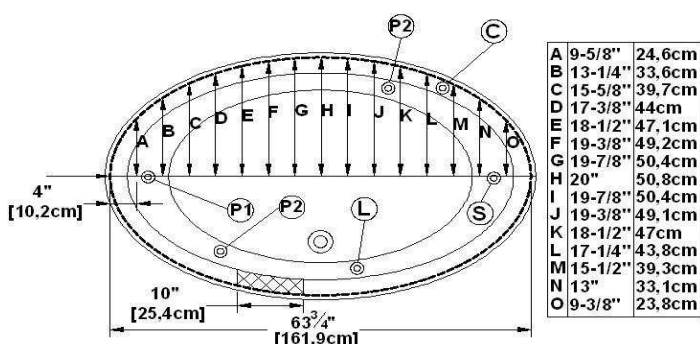

Options and installation

*accessories and decorative lines positions are approximative

Additional(s) note(s) :

Keypad not installed when ordered with remote control.

Legend					
(S)	Blower	(L)	Mood light	(C)	Keypad
(P1)	Pump	(P2)	Grab bar		
Recommended faucets drilling location*			Dashed line symbol: Deck cut-out line		

Available models	
Model	Availability
Soaker alone	x
Confort Air™	x
AeroMassage™	x
Super AeroMassage™	x
Dynamic Turbo™ (not available in the U.S.)	x
Dynamic Turbo™ + AeroMassage™	x
Dynamic Turbo™ + Super AeroMassage™	x

Available recommended options	
Front skirt :	
Recommended drain :	WOCO
Tiling flanges :	unavailable
Floating controller :	available

*It is possible that faucets may be installed elsewhere on the product. Verify, directly on the product, that there are no conflicting parts before drilling.

IMPORTANT NOTE : Specifications, dimensions and models are subject to change.

Visit our website <http://www.oceania-attitude.com> to access up-to-date dimensions and informations. In all cases, information on the website is the most up-to-date. Dimensions may vary slightly. To ensure proper fit, measurements must be taken on the product directly.

Head office

591, avenue des Entreprises
Thetford Mines, Quebec
CANADA G6H 4B2

Phone numbers

No-charge : 1-877-332-4224
Fax : 1-866-460-4334

Internet

Web : <http://www.oceania-attitude.com>
Email : info@oceaniabaths.com