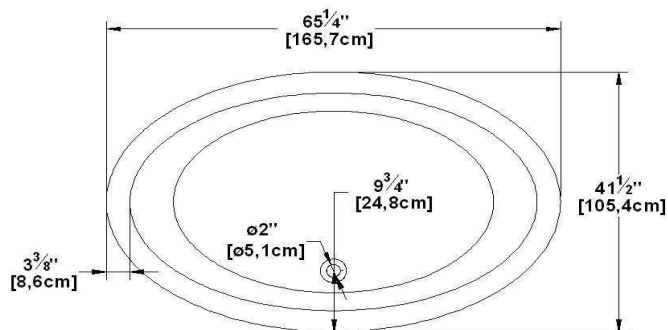

Essential

Product code : **ES66**

Draft revision : **20121207145947**

External dimensions : **65" x 41,5" x 24,5" [165,1 cm x 105,4 cm x 62,2 cm]**

Serie : **deck mount**

Seats : **2**

2012 catalog page : **39**

Lumbar support : **no**

Arm rests : **no**

Low-profile available : **no**

Also available in **FREESTAND**

Draft and specs

Specifications	
Capacity :	66 IMP Gal. / 86,1 US Gal. / 300,0 liters
AeroMassage™ :	47 Easy Clean™ air jets
Super AeroMassage™ :	AeroMassage™ + 12 Easy Clean™ air jets
Dynamic Turbo™ :	4 Confort Pulse jets / 4 Confort Swirl jets
Confort Air™ :	47 Easy Clean™ air jets
Characteristics :	n/a

Remarks	
*all measures have a precision of ± 1/4" (0,63cm)	
*internal dimensions taken at 4" (10cm) from bath bottom	
*capacity is measured by filling the soaker to 1-1/2" under the overflow	
*textured skirt available on all freestand products	
*shelf height is 3/4" on all "low-profile" models	