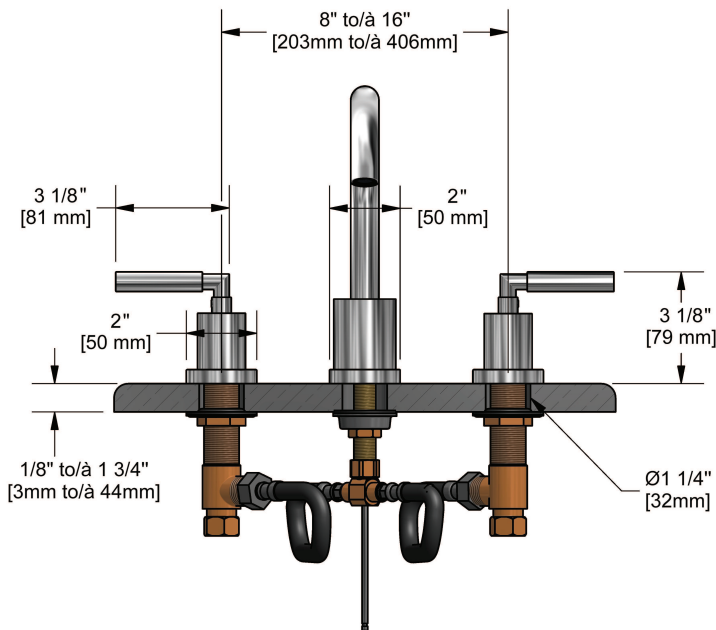

Sizes, models and finishes may differ from those presented.

Warranty

The Riobel inc. product carries a limited LIFETIME warranty on the finish Chrome, Gold (PVD), Brushed nickel (PVD), Night brushed (PVD), Polished nickel (PVD) and all working parts and is guaranteed from the initial date of purchase against all manufacturing defects. Other finished 1 year.

Customer Service

Ontario, West Canada : 888-287-5354 Quebec, Maritimes, United States : 866-473-8442

2014.04.28