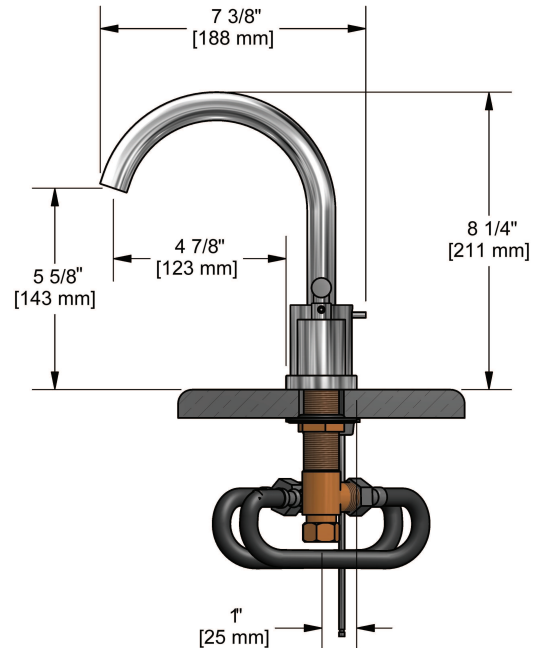

Sizes, models and finishes may differ from those presented.

Warranty

The Riobel inc. product carries a limited LIFETIME warranty on the finish Chrome, Gold (PVD), Brushed nickel (PVD), Night brushed (PVD), Polished nickel (PVD) and all working parts and is guaranteed from the initial date of purchase against all manufacturing defects. Other finished 1 year.

Customer Service

Ontario, West Canada : 888-287-5354 Quebec, Maritimes, United States : 866-473-8442

2014.04.28