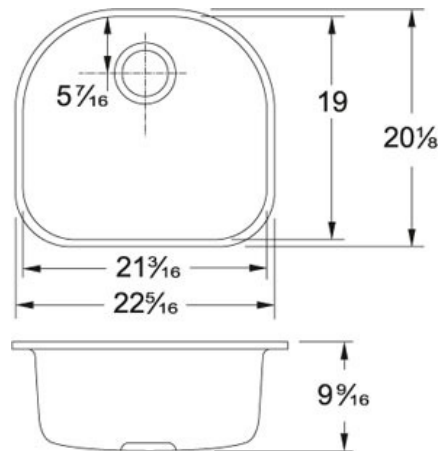

SPECIFICATION SHEET

PRODUCT FAMILY: Sinks FINISH: Fireclay Matte White SERIES: PRESTIGE MODEL: PRK11021

Product Information

FUN#	126.0190.619
US Part Number	PRK11021MW
Franke Integral Ledge	built-in
Minimum Cabinet Size	24"
Outer Dimensions	22 1/4"x22 5/16"
Bowl Size	21 1/8"x18 15/16"x8 5/8"
Number of Bowls	1