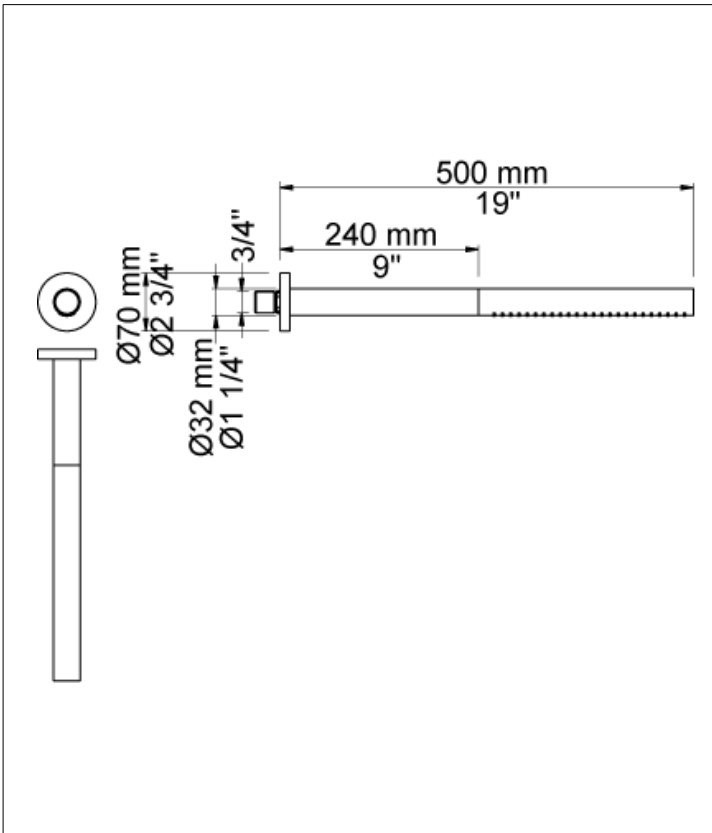

Date: _____

Client: _____

Project: _____

VOLA product: 080ST

080ST
Head shower, 500 mm.

Flow

	Bar:	1,0	2,0	3,0	4,0	5,0
080ST	(l/min)	14,4	20,4	25,0	28,9	32,3

Available in colours