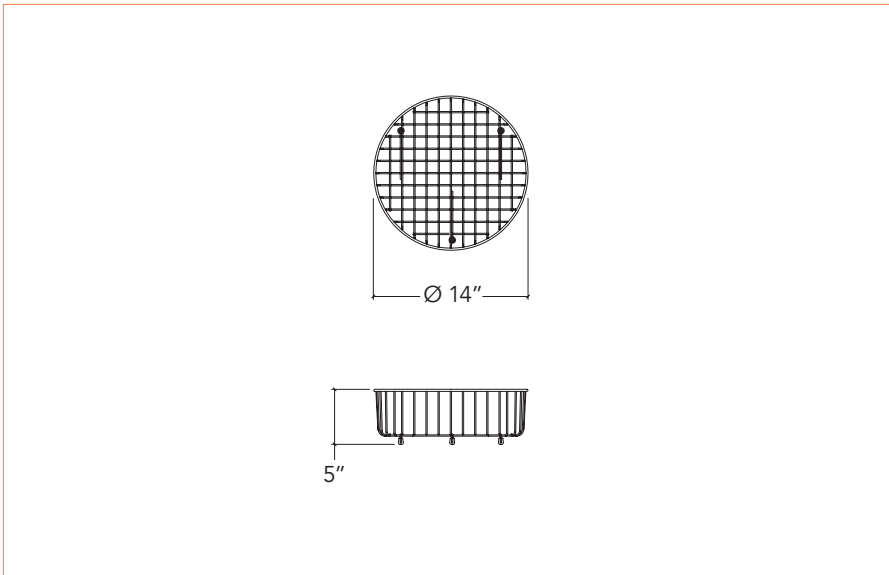

PRO INOX

E-G

Grid
for embossed kitchen sink

IE-G-169

Installation
N/A

Bowl
Ø 16"

Overall
Ø 14" × 5"

Cabinet
N/A

Drain
Ø 3 1/2"

Packaging
Ø 15"
8 lbs

Features and earnings

- 304 electro polished stainless steel
- Silicone legs prevent the grid from sliding around
- Prevents dishes and silverware from striking the bottom of the sink
- Lets water drain away from items placed in the sink
- Provides a flat, stable surface to place things on