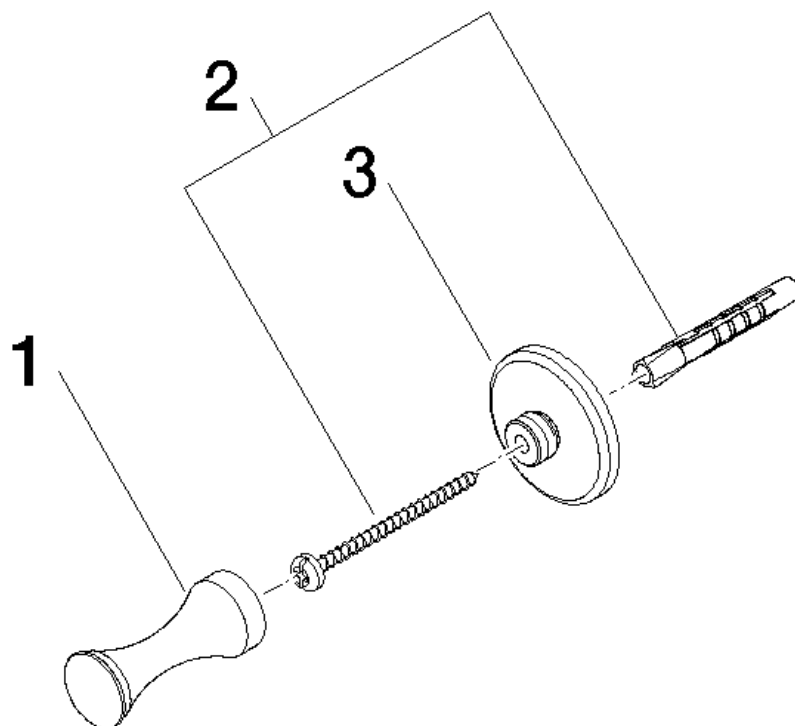

Product specifications

- Flange \varnothing 1 5/8"
- 2 1/8" projection

Surfaces

- chrome 83251970-00
- chrome 83251970-00
- matt platinum 83251970-06
- matt platinum 83251970-06
- platinum 83251970-08
- platinum 83251970-08
- brass 83251970-09
- brass 83251970-09

Exploded assembly drawing

Order quantity

No.	Article number	Name	Installation quantity
1	081860500ff	hook	1
2	0530310250090	fixing set	1
3	083011550ff	holder	1