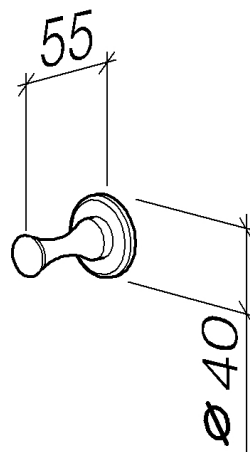

Product specifications

- Flange \varnothing 1 5/8"
- 2 1/8" projection

Surfaces

- chrome 83251970-00
- chrome 83251970-00
- matt platinum 83251970-06
- matt platinum 83251970-06
- platinum 83251970-08
- platinum 83251970-08
- brass 83251970-09
- brass 83251970-09

Exploded assembly drawing

Order quantity

No.	Article number	Name	Installation quantity
1	081860500ff	hook	1
2	0530310250090	fixing set	1
3	083011550ff	holder	1