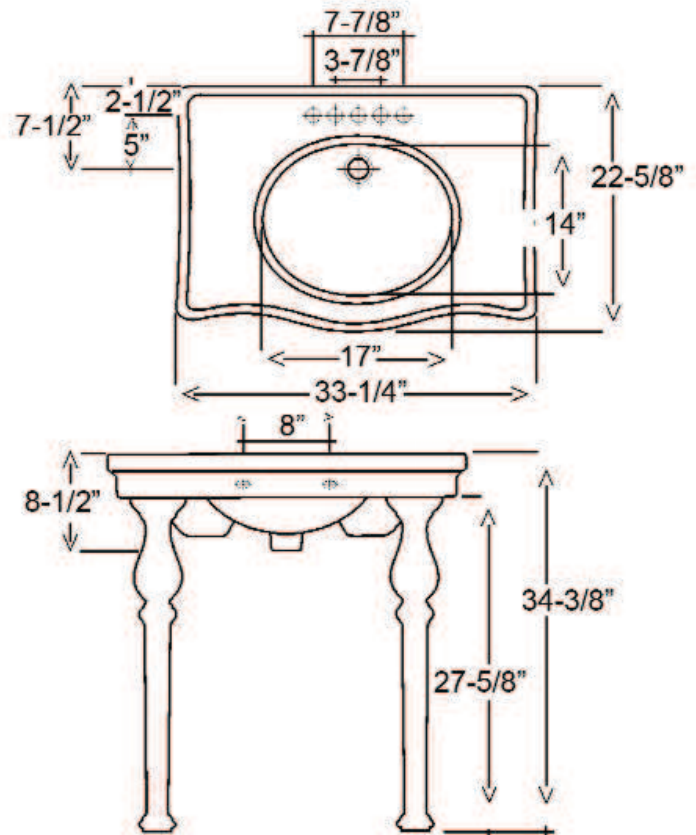

MILANO CONSOLE

Cat. No.
968

W: 33 1/4"
D: 22 5/8"
H: 34 3/8"

Interior Dimensions:

Basin Interior:	17" x 14"
Basin Depth:	8"
Side Deck:	8"
Back of basin to center of faucet:	2 1/2"
Back of basin to center of drain:	7 1/2"
Mount bolts height:	32"
Mount holes cc:	8"
Faucet and spout holes:	1 1/2"

Features:

- ▶ Made of Vitreous China
- ▶ Traditional Style
- ▶ Large Deck
- ▶ Should be Mounted to Wall with Toggle or Molly Bolts (not included)

Colors:

WH White
BQ Bisque

Compliance Certification
Meets or exceeds the following specifications: ASME A112.19.1 2008 AND CSA B45.2-08 for Vitreous China fixtures.

Dimensions of fixture are nominal and may vary within the range of tolerances established by ASME Standard A112.19.2. Dimensions and specifications subject to change without notice.