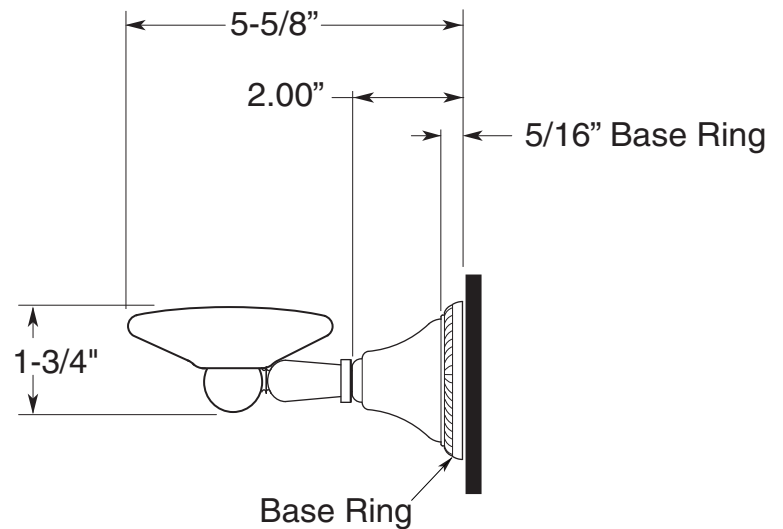

FEATURES:

- All brass construction.
- Porcelain soap dish with post P/N: 18.18.020.
- Available in all Sigma finishes. Warranty varies according to finish selection.
- Mounting bracket and screws are supplied.

Series 44
Porcelain Soap Dish
1.44SD00

TOP VIEW

FRONT VIEW

SIDE VIEW

Note: Measurements are subject to change or cancellation. No responsibility is assumed for use of superseded or voided pages.