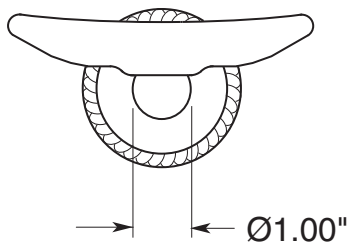

FEATURES:

- All brass construction.
- Porcelain soap dish with post P/N: 18.18.020.
- Available in all Sigma finishes. Warranty varies according to finish selection.
- Mounting bracket and screws are supplied.

Series 44
Porcelain Soap Dish
1.44SD00

TOP VIEW

FRONT VIEW

SIDE VIEW

Note: Measurements are subject to change or cancellation. No responsibility is assumed for use of superseded or voided pages.