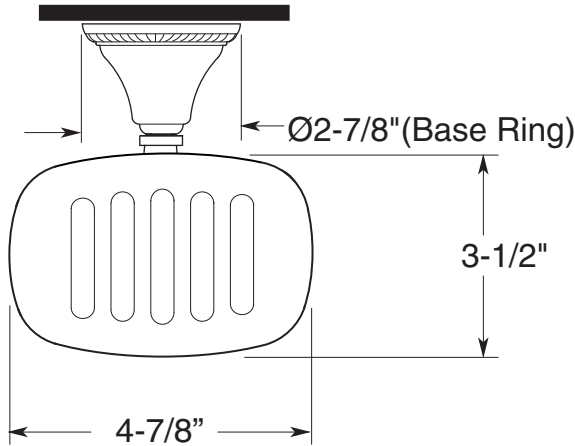

FEATURES:

- All brass construction.
- Porcelain soap dish with post P/N: 18.18.020.
- Available in all Sigma finishes. Warranty varies according to finish selection.
- Mounting bracket and screws are supplied.

Series 44
Porcelain Soap Dish
1.44SD00

TOP VIEW

FRONT VIEW

SIDE VIEW

Note: Measurements are subject to change or cancellation. No responsibility is assumed for use of superseded or voided pages.