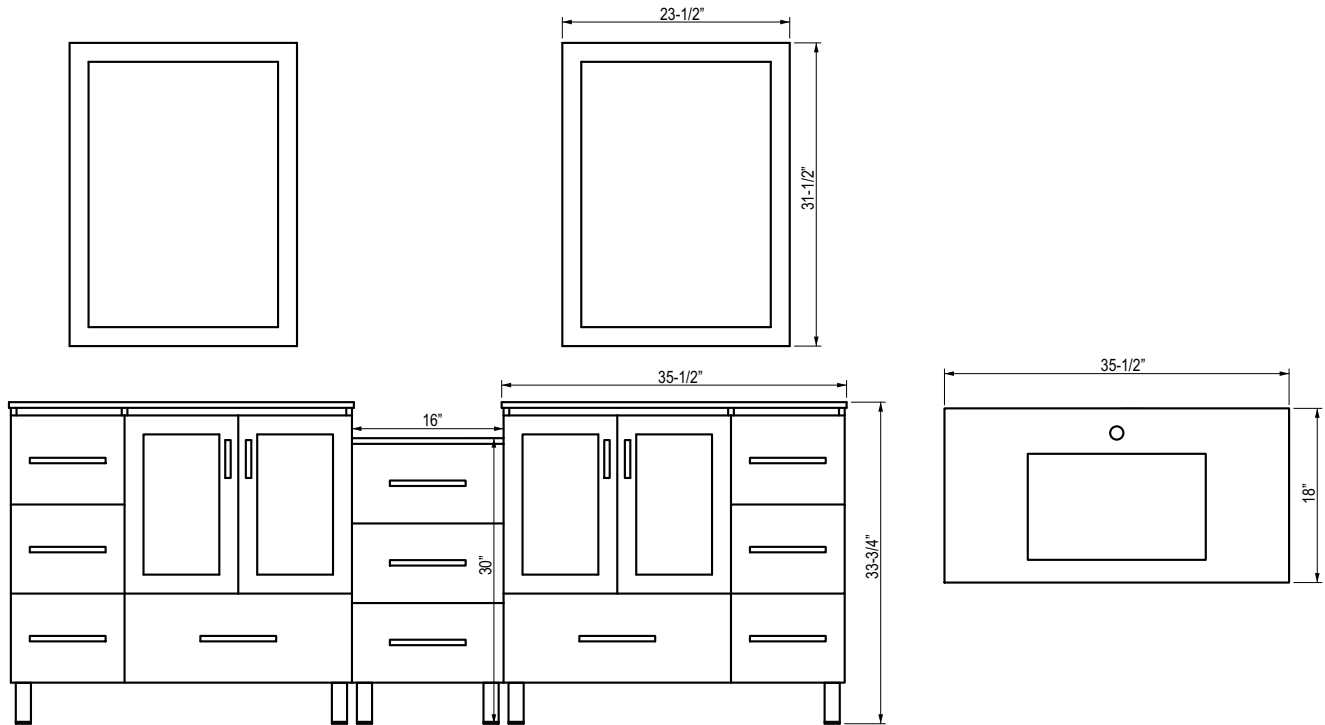

DEC360-DS Galatian 87" Double Sink Vanity Set (Faucets not included)

Design Element™
Bath Furniture

Designer's Pick Collection

Clean, purposeful lines and quality materials give the Galatian 87" vanity a crisp look with a solid feel. The drop-in sinks are integrated into the porcelain countertop for a neat, understated look, and they sit atop a full solid hardwood cabinet with windowed soft-closing doors and an impressive eleven functioning drawers, all finished in a water-resistant espresso paint. Handsome satin-nickel finish hardware work to add visual contrast to the set.

Galatian 87" Double Sink Vanity Set

DEC360-DS Product Features

- Solid Hardwood Construction
- Espresso Finish
- Porcelain Integrated Drop-In Sinks and Countertop
- Matching Espresso Framed Mirrors
- Polished Chrome Pop Up Drains
- Two Soft-Closing Double-Door Cabinets
- Eleven Functional Pull-Out Drawers
- Satin Nickel Finish Hardware
- Faucets Not Included
- Specs: 88"W x 18.25"D x 34"H