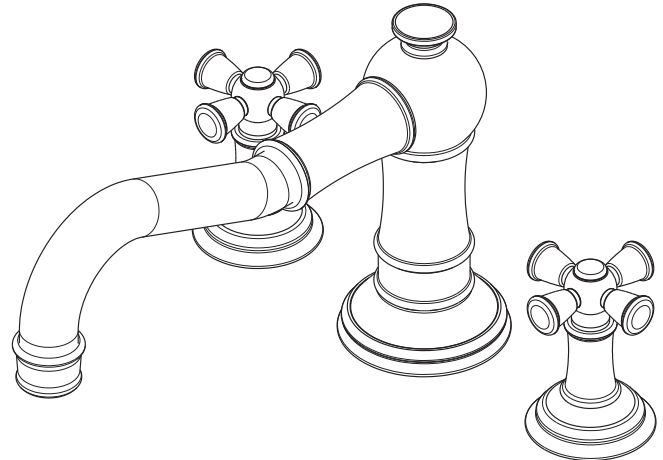

JACOBEEAN

Roman Tub Deck Trim

3-2466

Features

- Solid brass construction
- ADA compliant traditional cross handles
- 3-3/8" (8.6 cm) spout height at outlet
- 9" (22.9 cm) spout reach (c-c)
- Intended for use with Newport Brass rough valve kit (Required Accessory) which incorporates the following:
  - Brass valve bodies and quick-connect spout fitting
  - Quarter-turn washerless ceramic disc 3/4" valve cartridges

Codes / Standards Compliance

Meets or exceeds the following at date of manufacture:

- ASME A112.18.1/CSA B125.1
- IAPMO/cUPC
- IPC
- ADA
- ICC/ANSI A117.1
- All applicable US Federal and State material regulations
- EPA Watersense

Colors / Finishes

- 15: Polished Nickel
- 15S: Satin Nickel
- 26: Polished Chrome
- 10B: Oil Rubbed Bronze
- Other: Refer to the Newport Brass catalog for additional color/finish options.

Specified Model

Model	Description	Colors / Finishes
3-2466	Roman Tub Deck Trim	☐ 15 ☐ 15S ☐ 26 ☐ 10B ☐ Other

Required Accessory:

Trim, above, and Rough Valve Kit, below, must both be specified.

Application	Roman Tub			Roman Tub with Handshower					
	Hot Valve	Cold Valve	Spout Quick-Connect Fitting	Hot Valve	Cold Valve	Spout Quick-Connect Fitting	Poly-Braided Hose	Handshower Diverter	H/S Flange Hardware
Inlet/Outlet Size	3/4"	3/4"	3/4"	3/4"	3/4"	3/4"	1/2"	1/2" / 3/4"	-
Part Number	☐ 1-502			☐ 1-503					
Image									

Product Specification:

Add "Color / Finish" suffix to Tub Deck Trim model number, below.

The Roman Tub Deck Trim shall be made of solid brass construction. Roman Tub Deck Trim shall incorporate ADA compliant traditional cross handles. Product shall incorporate a 3-3/8" (8.6 cm) spout height at outlet and a 9" (22.9 cm) spout reach (c-c). Rough valve kit shall incorporate brass valve bodies with quarter-turn washerless ceramic disc 3/4" valve cartridges and a quick-connect spout fitting. Roman Tub Deck Trim shall be Newport Brass Model 3-2466/____ and Newport Brass rough valve kit shall be 1-502.