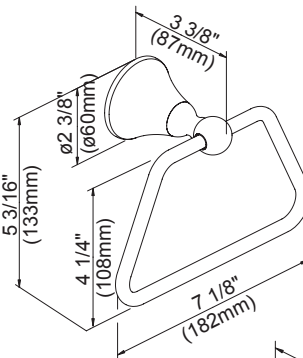

Available Finishes

- Chrome
- Brushed Nickel (BN)
- Distressed Nickel (DN)
- Oil Rub Bronze (RB)

D441600 - 18" Towel Bar
D441601 - 24" Towel Bar

D441602 - 24" Double Towel Bar

D441605 - Towel Ring

D441604 - Toilet Paper Holder

D441640 - Robe Hook

D441630 - Toilet Paper Holder

Specific Features: _____ Submitted Model No.: _____