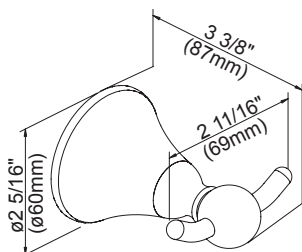

Specific Features: _____ Submitted Model No.: _____