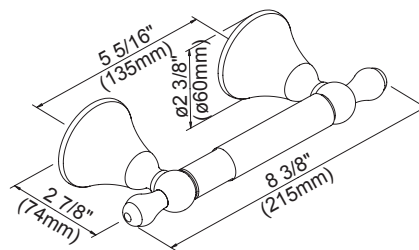

Specific Features: _____ Submitted Model No.: _____