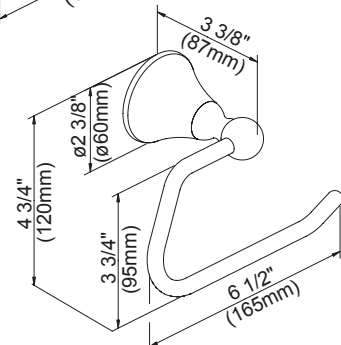

Available Finishes

- Chrome
- Brushed Nickel (BN)
- Distressed Nickel (DN)
- Oil Rub Bronze (RB)

D441600 - 18" Towel Bar
D441601 - 24" Towel Bar

D441602 - 24" Double Towel Bar

D441605 - Towel Ring

D441604 - Toilet Paper Holder

D441640 - Robe Hook

D441630 - Toilet Paper Holder

Specific Features: _____ Submitted Model No.: _____