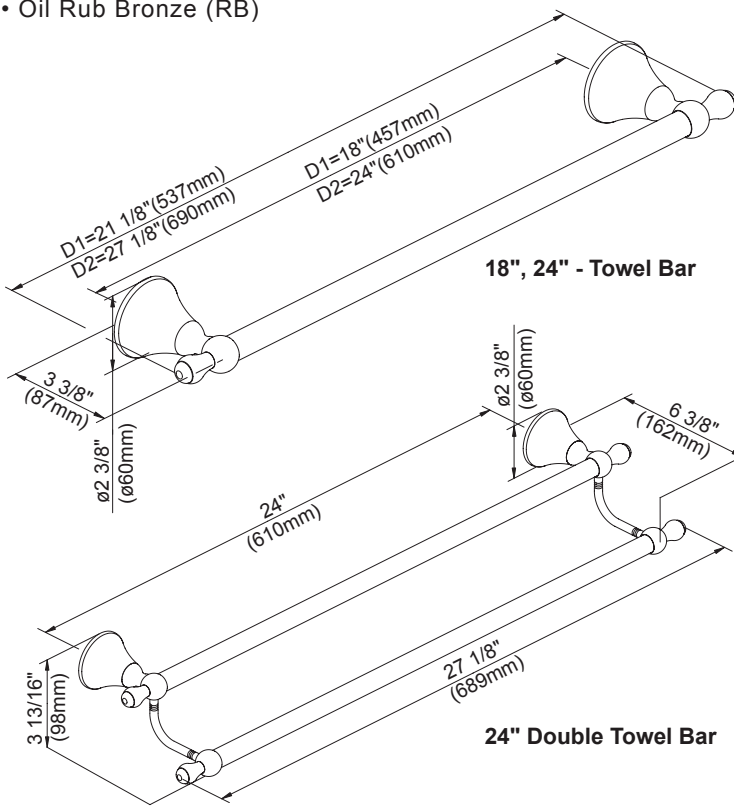

Available Finishes

- Chrome
- Brushed Nickel (BN)
- Distressed Nickel (DN)
- Oil Rub Bronze (RB)

D441600 - 18" Towel Bar
D441601 - 24" Towel Bar

D441602 - 24" Double Towel Bar

D441605 - Towel Ring

D441604 - Toilet Paper Holder

D441640 - Robe Hook

D441630 - Toilet Paper Holder

Specific Features: _____ Submitted Model No.: _____