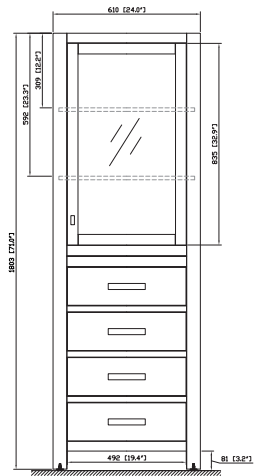

Avanity

MODERO-LT24-WT

Features

- Solid poplar frame and birch veneer plywood
- 1 soft-close glass door
- 4 soft-close drawers
- Brushed nickel finished hardware
- Adjustable height levelers

Colors / Finishes

- White

Nominal Dimension

- 24W x 20D x 71H (inches)

Components

Vanity	MODERO-V36-WT	MODERO-V48-WT	MODERO-V72-WT
--------	---------------	---------------	---------------

Product Diagrams

Front

Back

Side

Top