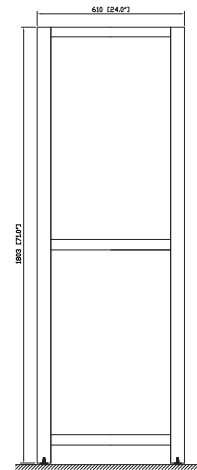

Avanity

MODERO-LT24-WT

Features

- Solid poplar frame and birch veneer plywood
- 1 soft-close glass door
- 4 soft-close drawers
- Brushed nickel finished hardware
- Adjustable height levelers

Colors / Finishes

- White

Nominal Dimension

- 24W x 20D x 71H (inches)

Components

Vanity	MODERO-V36-WT	MODERO-V48-WT	MODERO-V72-WT
--------	---------------	---------------	---------------

Product Diagrams

Front

Back

Side

Top