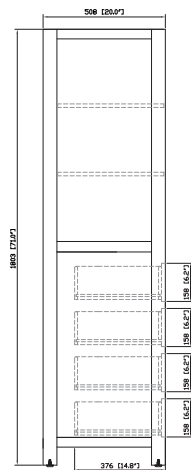

Avanity

MODERO-LT24-WT

Features

- Solid poplar frame and birch veneer plywood
- 1 soft-close glass door
- 4 soft-close drawers
- Brushed nickel finished hardware
- Adjustable height levelers

Colors / Finishes

- White

Nominal Dimension

- 24W x 20D x 71H (inches)

Components

Vanity	MODERO-V36-WT	MODERO-V48-WT	MODERO-V72-WT
--------	---------------	---------------	---------------

Product Diagrams

Front

Back

Side

Top