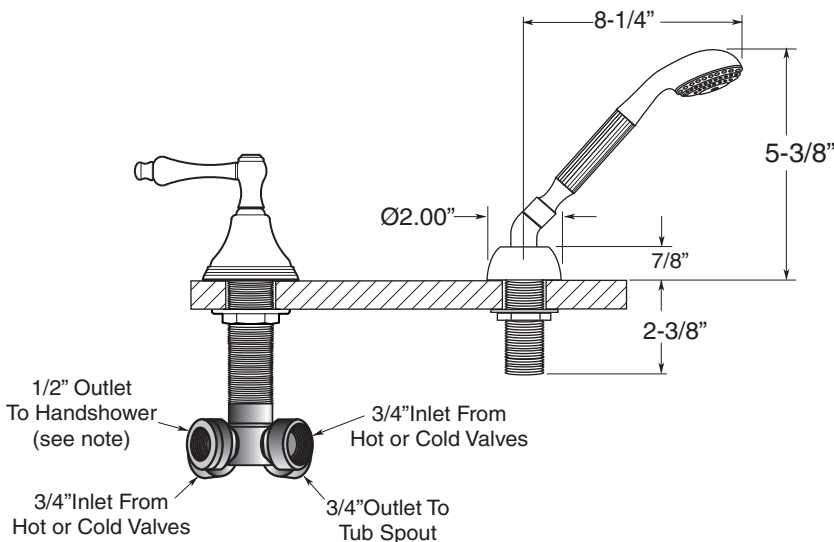

FEATURES:

- All brass construction.
- Lever style handles with setscrew attachment.
- 3/4" valve bodies with 1/4-turn ceramic disc cartridge.
- Available in all finishes. Warranty varies according to finish.
- Certified to meet and exceed the following codes and standards:
ASME A112.18.1-2005/CSAB 125.1-2005

Lexington
Roman Tub Set with Deckmount
Handshower and Diverter
1.400393
(1.400393T - Trim only)

Spout and valves install through 1-1/4" diameter holes.
Plumber to provide 3/4" supply lines to valves

NOTE: 1/2" outlet for in-line vacuum breaker (18.15.055) and 60" chrome spiral hose (18.10.016) - INCLUDED

Note: Measurements are subject to change or cancellation. No responsibility is assumed for use of superseded or voided pages.

Parts List Series 400

Lexington Roman Tub Set with Deckmount Diverter and Handshower