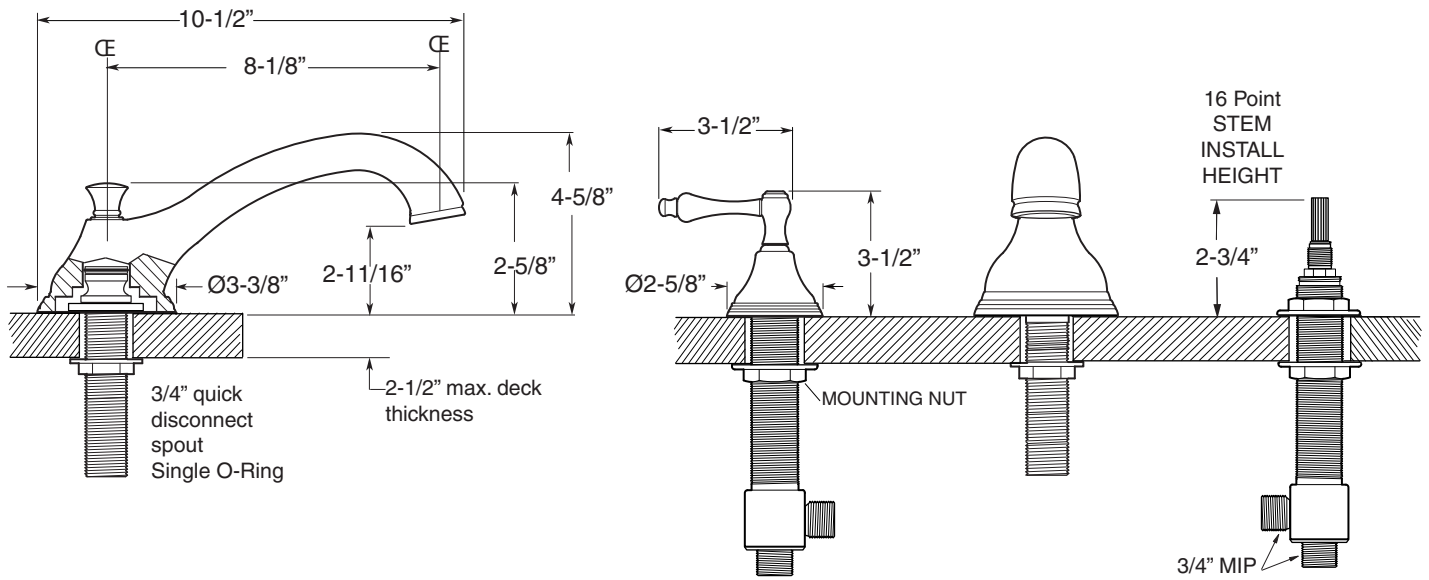

FEATURES:

- All brass construction.
- Lever style handles with setscrew attachment.
- 3/4" valve bodies with 1/4-turn ceramic disc cartridge.
- Available in all finishes. Warranty varies according to finish.
- Certified to meet and exceed the following codes and standards:
ASME A112.18.1-2005/CSAB 125.1-2005

Lexington
Roman Tub Set with Deckmount
Handshower and Diverter
1.400393
(1.400393T - Trim only)

Spout and valves install through 1-1/4" diameter holes.
Plumber to provide 3/4" supply lines to valves

NOTE: 1/2" outlet for in-line vacuum breaker (18.15.055) and 60" chrome spiral hose (18.10.016) - INCLUDED

Note: Measurements are subject to change or cancellation. No responsibility is assumed for use of superseded or voided pages.

Parts List Series 400

Lexington Roman Tub Set with Deckmount Diverter and Handshower