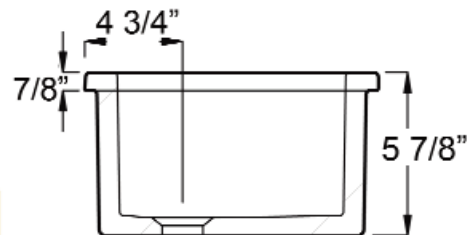

UTILITY SINK

Cat. No.
LS360

W; 14 1/8"
D: 11"
H" 5 7/8"

Interior Dimensions:

Basin interior: 10 7/8" x 7 7/8"
Basn depth: 4 5/8"

Features:

- ▶ Made of Fine Fire Clay for Durability
- ▶ Glazed inside and out on all sides
- ▶ Commercial Grade
- ▶ Can be used as Undercounter or Drop-In
- ▶ Use UMSPT supports for undercounter installation
- ▶ Use with any 2" drain or basket strainer

Colors:

WH White

Meets or exceeds the following specifications: ASME 112.19.9M for fine fire clay.

Dimensions of fixture are nominal and may vary within the range of tolerances established by ANSI Standard A112.19.2. Dimensions and specifications subject to change without notice.