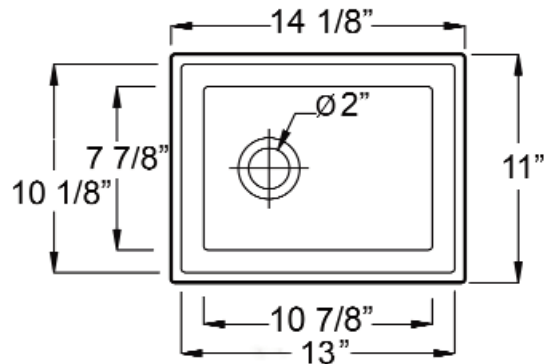

UTILITY SINK

Cat. No.
LS360

W; 14 1/8"
D: 11"
H" 5 7/8"

Interior Dimensions:

Basin interior: 10 7/8" x 7 7/8"
Basn depth: 4 5/8"

Features:

- ▶ Made of Fine Fire Clay for Durability
- ▶ Glazed inside and out on all sides
- ▶ Commercial Grade
- ▶ Can be used as Undercounter or Drop-In
- ▶ Use UMSPT supports for undercounter installation
- ▶ Use with any 2" drain or basket strainer

Colors:

WH White

Meets or exceeds the following specifications: ASME 112.19.9M for fine fire clay.

Dimensions of fixture are nominal and may vary within the range of tolerances established by ANSI Standard A112.19.2. Dimensions and specifications subject to change without notice.