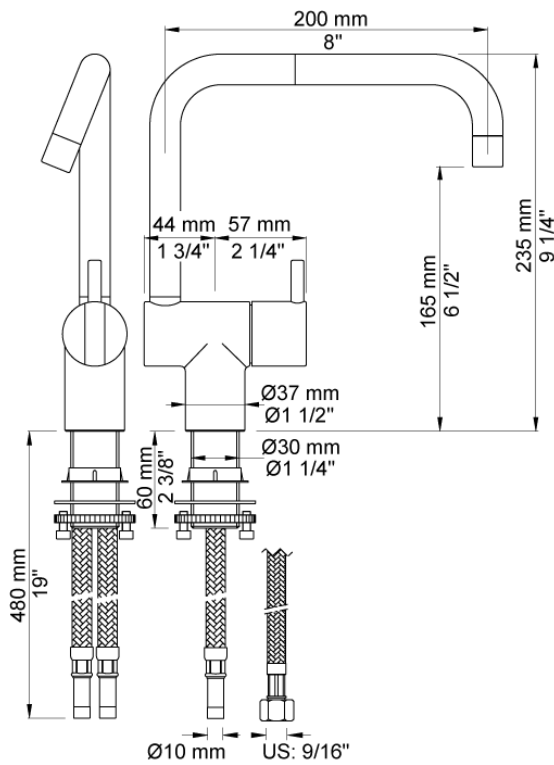

Available in colours

- Color 02, Grey
- Color 04, Light blue
- Color 05, Orange
- Color 06, Light green
- Color 08, Yellow
- Color 09, Dark grey
- Color 12, Mocca
- Color 14, Bright red
- Color 15, Dark blue
- Color 16, Polished chrome
- Color 17, Gloss black
- Color 18, White
- Color 19, Natural brass
- Color 20, Brushed chrome
- Color 21, Carmine red
- Color 25, Pink
- Color 27, Matt black
- Color 40, Brushed stainless steel