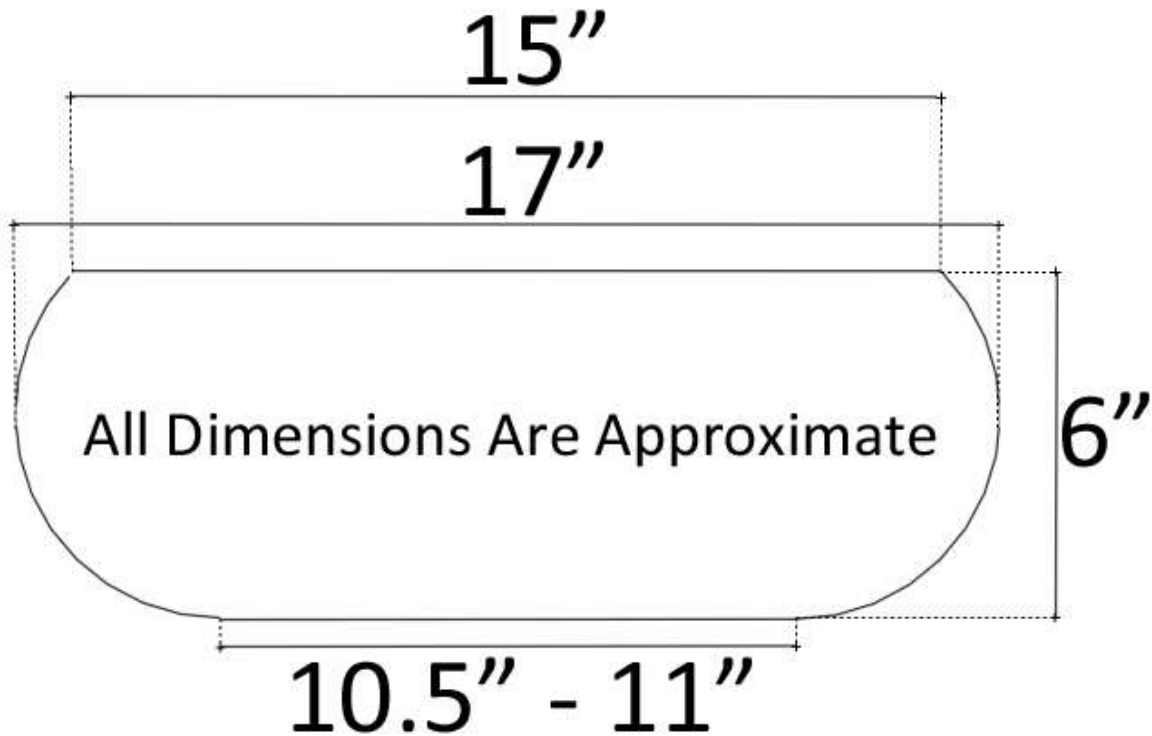

**Description:**

- Vessel Mount
- Handcrafted Porcelain  
Each sink has variations in size, finish, and textures  
Because of the hand made nature of each sink,  
expect imperfections and variations
- Swarovski Crystals  
Hand Set  
Choice of Colors available (contact Linkasink)

**DIMENSIONS WILL VARY. DO NOT use this sheet as a guide for countertop cuts.**