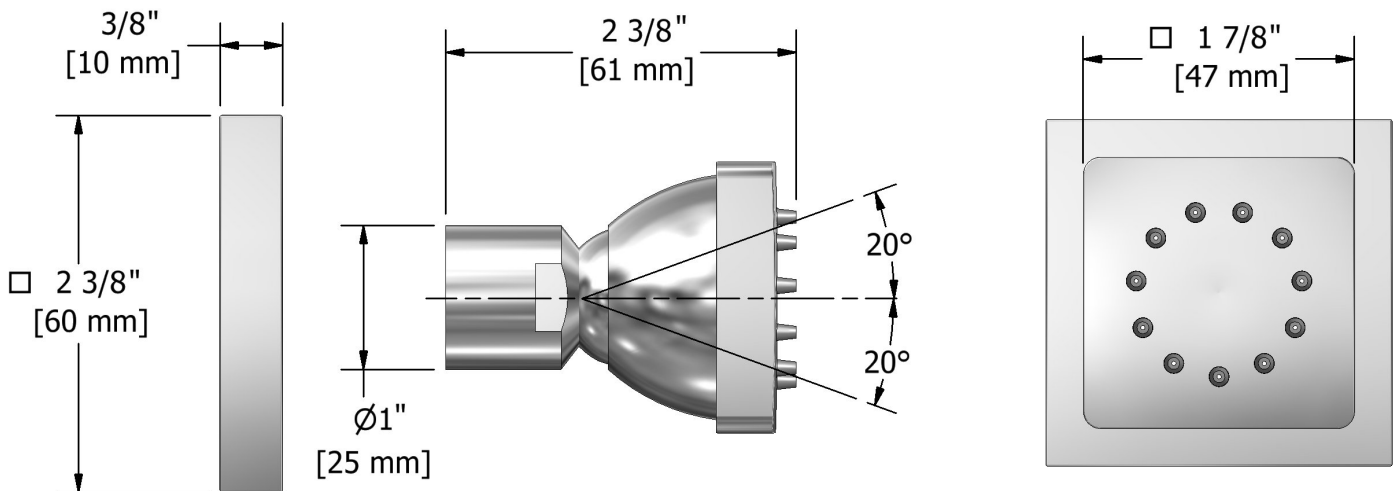

Sizes, models and finishes may differ from thoses presented.

Warranty

The Riobel inc. product carries a limited LIFETIME warranty on the finish Chrome, Gold (PVD), Brushed nickel (PVD), Night brushed (PVD), Polished nickel (PVD) and all working parts and is guaranteed from the initial date of purchase against all manufacturing defects. Other finished 1 year.

Customer Service

Ontario, West Canada : 888-287-5354 Quebec, Maritimes, United States : 866-473-8442

2014.05.08