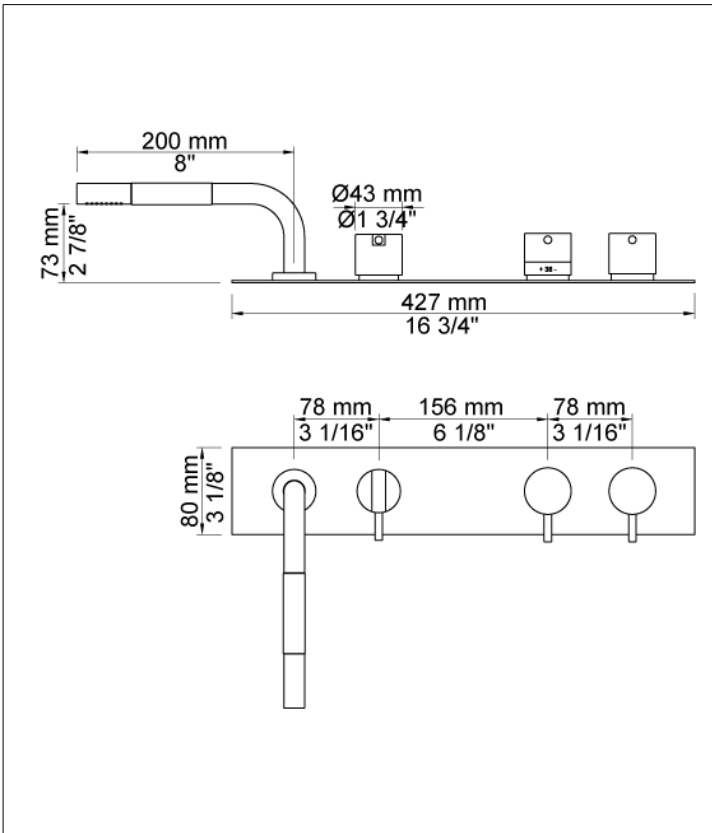

Date: _____

Client: _____

Project: _____

VOLA product: BK14

BK14

Thermostatic mixer for bath filling in conjunction with A24, and mixer with hand shower.

Complete with adjustable bracket and water collection box.

BK14 UP = Plumbed part, fixing bracket and water collection box.

BK14 AP = Trim parts.

Flow

	Bar:	1,0	2,0	3,0	4,0	5,0
BK14	(l/min)	24,8	35,1	43,0	49,7	55,5
A24	(l/min)	12,7	18,0	22,0	25,4	28,4
T1	(l/min)	5,8	8,2	10,0	11,6	12,9