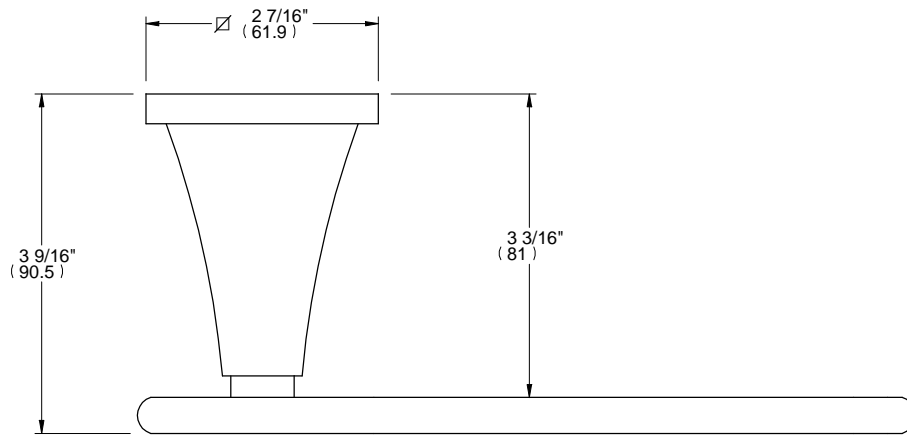

L1

ALTMANS RESERVES THE RIGHT TO MODIFY AND CHANGE SPECIFICATIONS AT ANY TIME. PLEASE VERIFY DIMENSIONS PRIOR TO INSTALLATION.

**Features**

- Available in All Finishes
- Brass Construction
- Wall Mounted Accessories

**Through-Hole Specifications**

DIMENSIONS SHOWN TO NEAREST 1/16"