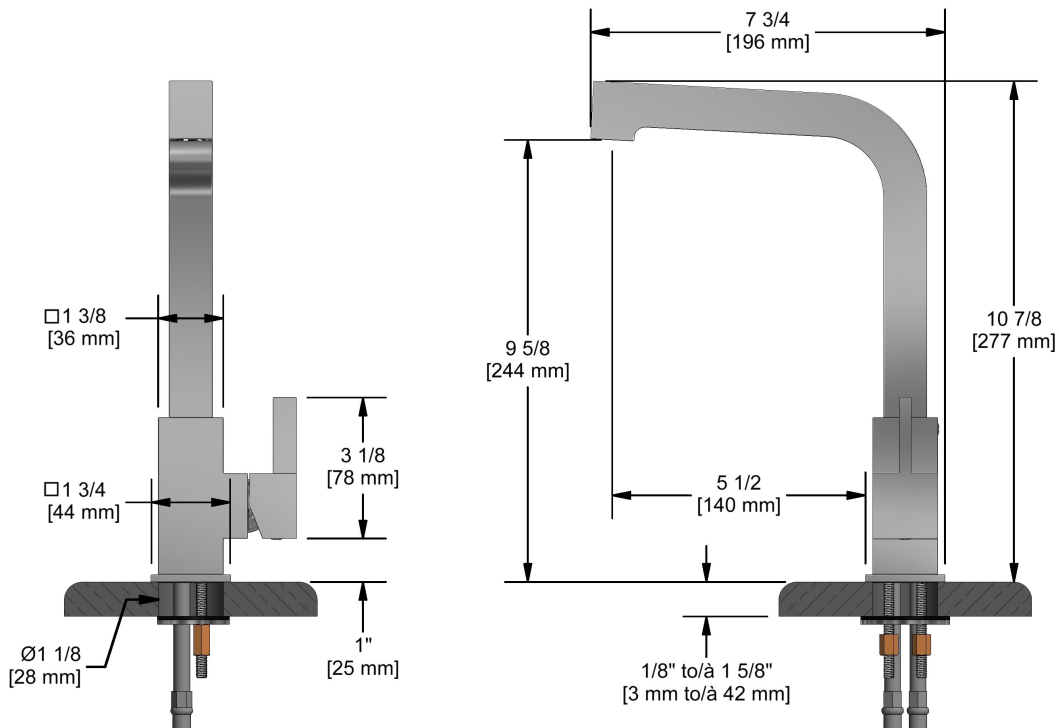

Mizo prep sink kitchen faucet
MZ601XX

Specifications

Descriptions

- Ceramic cartridge
- 3/8" speedway compression
- Swivel spout

Available colors

- C : Chrome
- SS : Stainless steel (PVD)

Available flows

- 8.3 L/min, 2.2 gpm (US) 60psi
- 3.7 L/min, 1 gpm (US) 60psi (**MZ601XX-10**)
- 5.69 L/min, 1.5 gpm (US) 60psi (**MZ601XX-15**)

Cartridges

- 401-039

Certifications

- CSA B125.1
- NSF61
- ASME A112.18.1

Sizes, models and finishes may differ from those presented.

Warranty

The Riobel inc. product carries a limited LIFETIME warranty on the finish Chrome, Gold (PVD), Brushed nickel (PVD), Night brushed (PVD), Polished nickel (PVD) and all working parts and is guaranteed from the initial date of purchase against all manufacturing defects. Other finished 1 year.