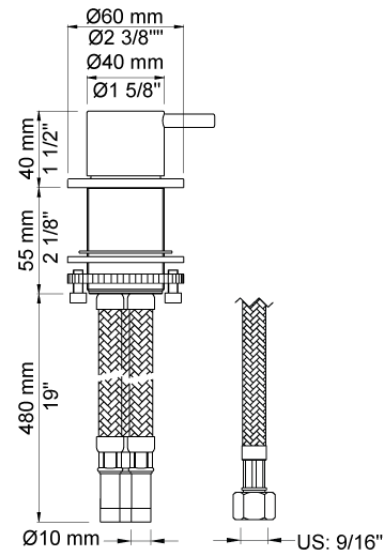

Date:

Client:

Project:

VOLA product: SC9

SC9

One-handle mixer 500 with hand shower T1.

Flow

	Bar:	1,0	2,0	3,0	4,0	5,0
SC9	(l/min)	5,8	8,2	10,0	11,6	12,9

Date:

Client:

Project:

VOLA product: SC9

500
One-handle table-mounted mixer.

T1
Deck mounted pull out hand shower, with 2 m hose.
Work top: Max. 45 mm.
Hole cut out size: 28 mm.