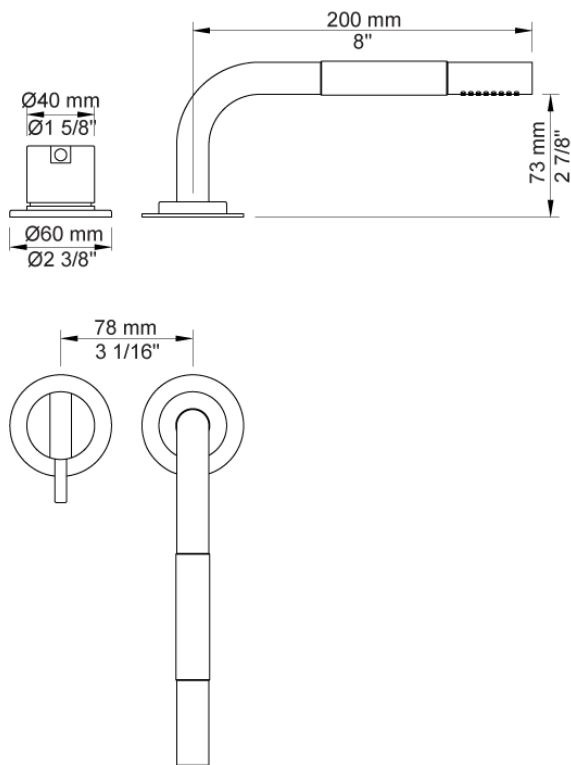

Date:

Client:

Project:

VOLA product: SC9

SC9

One-handle mixer 500 with hand shower T1.

Flow

	Bar:	1,0	2,0	3,0	4,0	5,0
SC9	(l/min)	5,8	8,2	10,0	11,6	12,9

Date:

Client:

Project:

VOLA product: SC9

500
One-handle table-mounted mixer.

T1
Deck mounted pull out hand shower, with 2 m hose.
Work top: Max. 45 mm.
Hole cut out size: 28 mm.