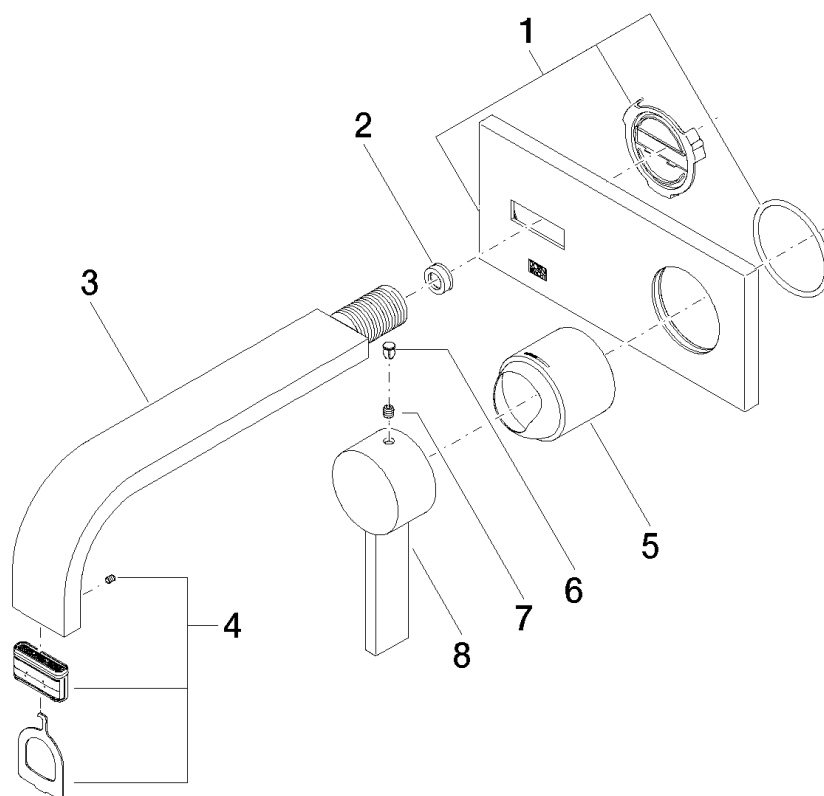

**Exploded assembly drawing**

**Order quantity**

<b>No.</b>	<b>Article number</b>	<b>Name</b>	<b>Installation quantity</b>
1	90110118600ff	plate	1
2	09230107990	flow reducer	1
3	04282214910ff	spout	1
4	9029030450090	aerator	1
5	091102287ff	cover	1
6	09312001790	plug	1
7	09311103090	pin	1
8	092078058ff	handle	1