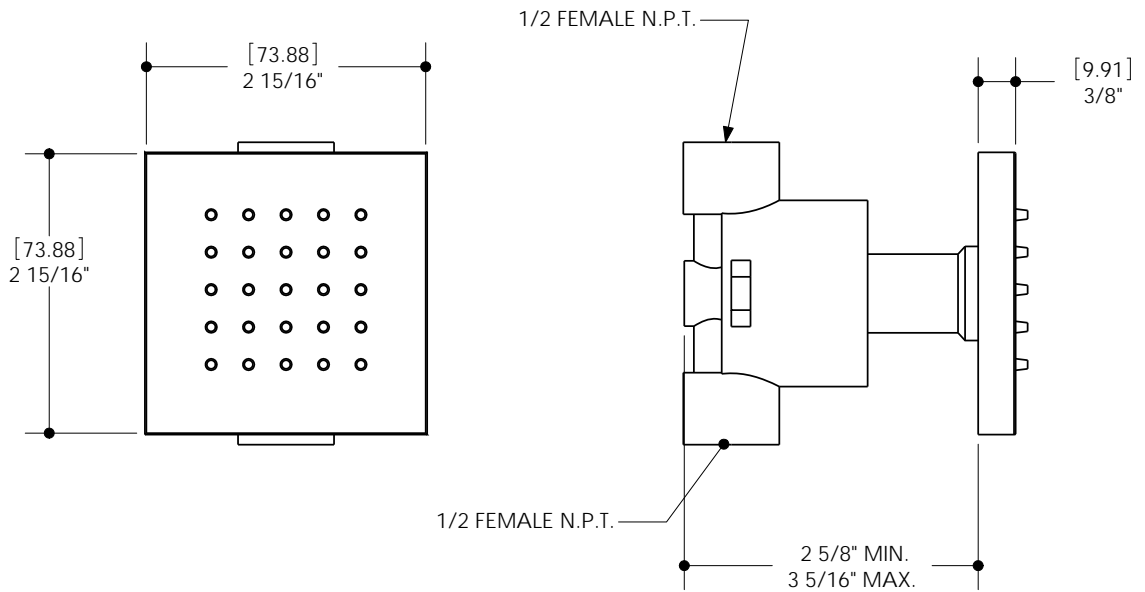

TECHNICAL SPECIFICATION

FEATURES

- flush mounting
- single function
- cast brass inwall rough
- 1/2 N.P.T.
- 3/4" adjustment

ROUGH-IN