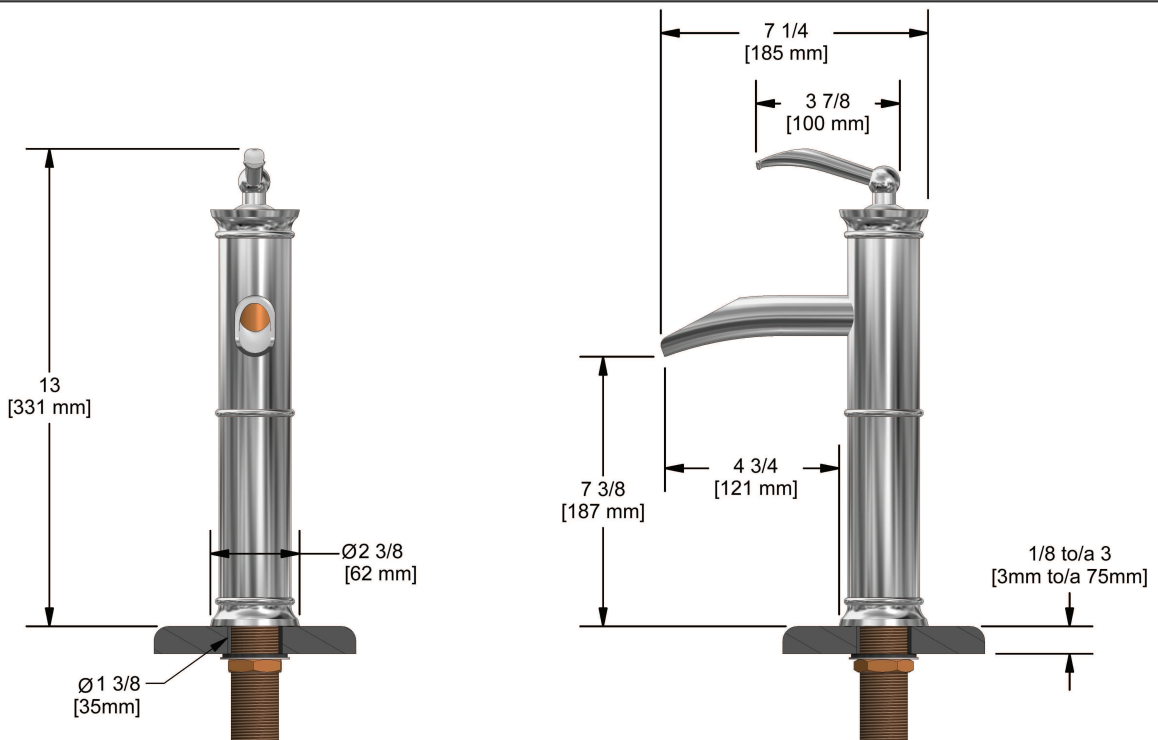

Sizes, models and finishes may differ from those presented.

Warranty

The Riobel inc. product carries a limited LIFETIME warranty on the finish Chrome, Gold (PVD), Brushed nickel (PVD), Night brushed (PVD), Polished nickel (PVD) and all working parts and is guaranteed from the initial date of purchase against all manufacturing defects. Other finished 1 year.

Customer Service

Ontario, West Canada : 888-287-5354 Quebec, Maritimes, United States : 866-473-8442