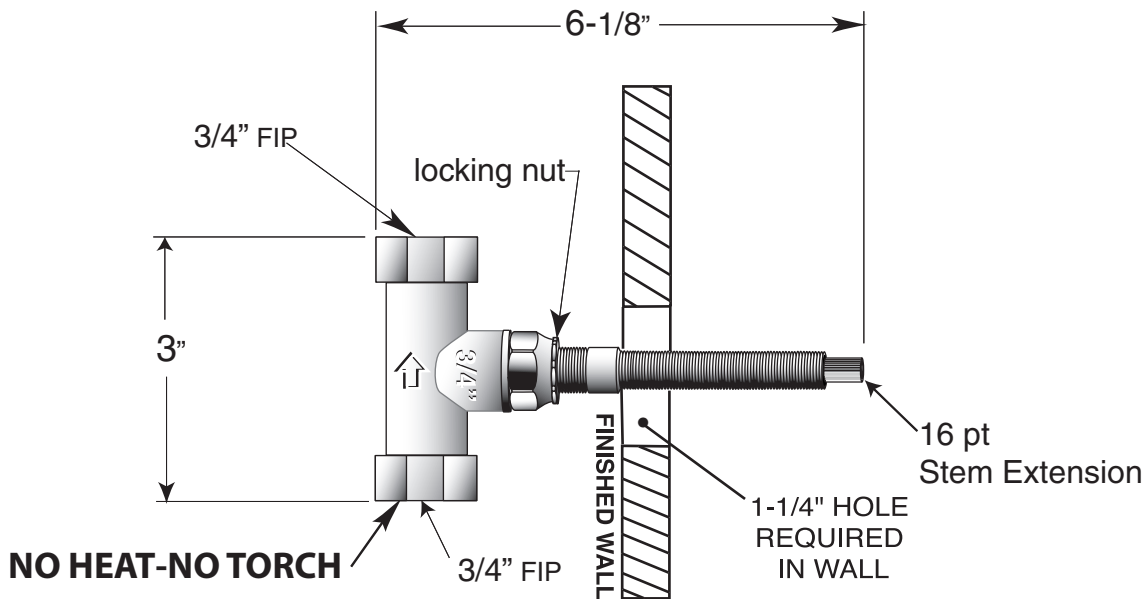

3/4" In-Line Shut-Off

FEATURES:

This product meets and exceeds the following codes and standards

- Meets: ASME A112.18.1-2005/CSAB125.1-2005
- Replacement Cartridge: No. 18.30.011

Valve & Trim

1.006484

Bordeaux Handle

(1.006484T - Trim Only)

Note: Measurements are subject to change or cancellation. No responsibility is assumed for use of superseded or voided pages.