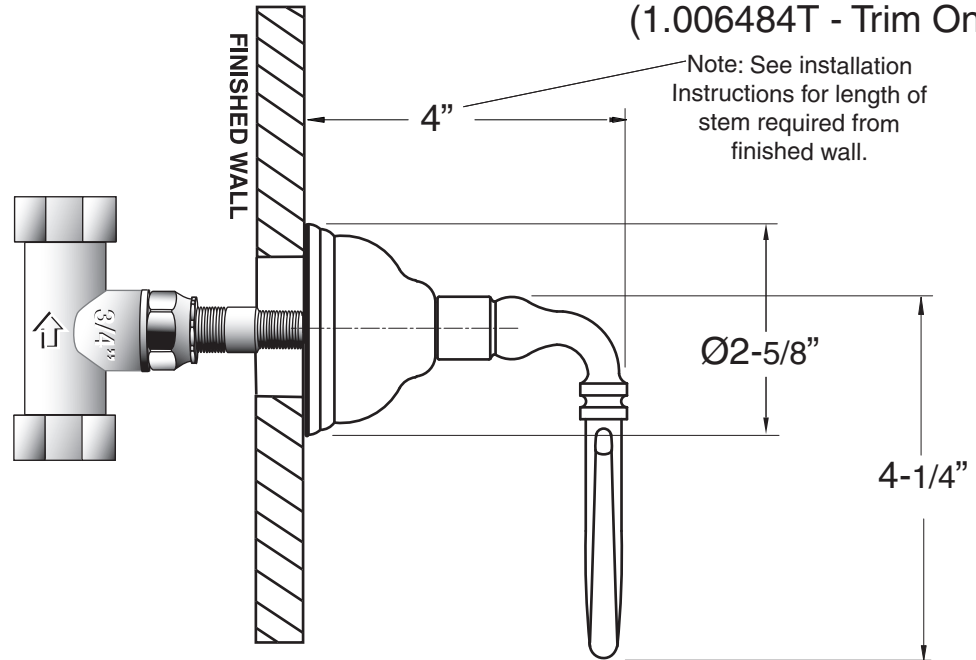

3/4" In-Line Shut-Off

FEATURES:

This product meets and exceeds the following codes and standards

- Meets: ASME A112.18.1-2005/CSAB125.1-2005
- Replacement Cartridge: No. 18.30.011

Valve & Trim

1.006484

Bordeaux Handle

(1.006484T - Trim Only)

Note: Measurements are subject to change or cancellation. No responsibility is assumed for use of superseded or voided pages.