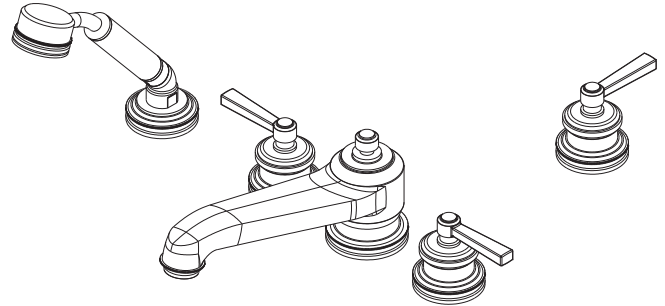

**Features**

- Solid brass construction
- ADA compliant traditional lever handles
- 3-1/16" (7.8 cm) spout height at outlet
- 9-1/16" (23.0 cm) spout reach (c-c)
- Intended for use with Newport Brass rough valve kit (Required Accessory) which incorporates the following:
  - Brass valve bodies and quick-connect spout fitting
  - Quarter-turn washerless ceramic disc 3/4" valve cartridges
  - Diverter valve and hoses as needed for handshower

**Roman Tub with Handshower Deck Trim**

**3-1627**

**Colors / Finishes**

- 15: Polished Nickel
- 15S: Satin Nickel
- 26: Polished Chrome
- 10B: Oil Rubbed Bronze
- Other: Refer to the Newport Brass catalog for additional color/finish options.

**Required Accessory:**

Trim, above, and Rough Valve Kit, below, must both be specified.

Application	Roman Tub			Roman Tub with Handshower					
	Hot Valve	Cold Valve	Spout Quick-Connect Fitting	Hot Valve	Cold Valve	Spout Quick-Connect Fitting	Poly-Braided Hose	Handshower Diverter	H/S Flange Hardware
Inlet/Outlet Size	3/4"	3/4"	3/4"	3/4"	3/4"	3/4"	1/2"	3/4" / 1/2"	-
Part Number	<input type="checkbox"/> 1-506			<input type="checkbox"/> 1-507					
Image									

**Product Specification:**

Add "Color / Finish" suffix to Tub Deck Trim model number, below.

The Roman Tub with Handshower Deck Trim shall be made of solid brass construction. Roman Tub with Handshower Deck Trim shall incorporate ADA compliant traditional lever handles. Product shall incorporate a 3-1/16" (7.8 cm) spout height at outlet and a 9-1/16" (23.0 cm) spout reach (c-c). Rough valve kit shall incorporate brass valve bodies with quarter-turn washerless ceramic disc 3/4" valve cartridges, a quick-connect spout fitting and a diverter valve with hoses as needed for handshower. Roman Tub with Handshower Deck Trim shall be Newport Brass Model 3-1627/\_\_\_\_\_ and Newport Brass rough valve kit shall be 1-507.