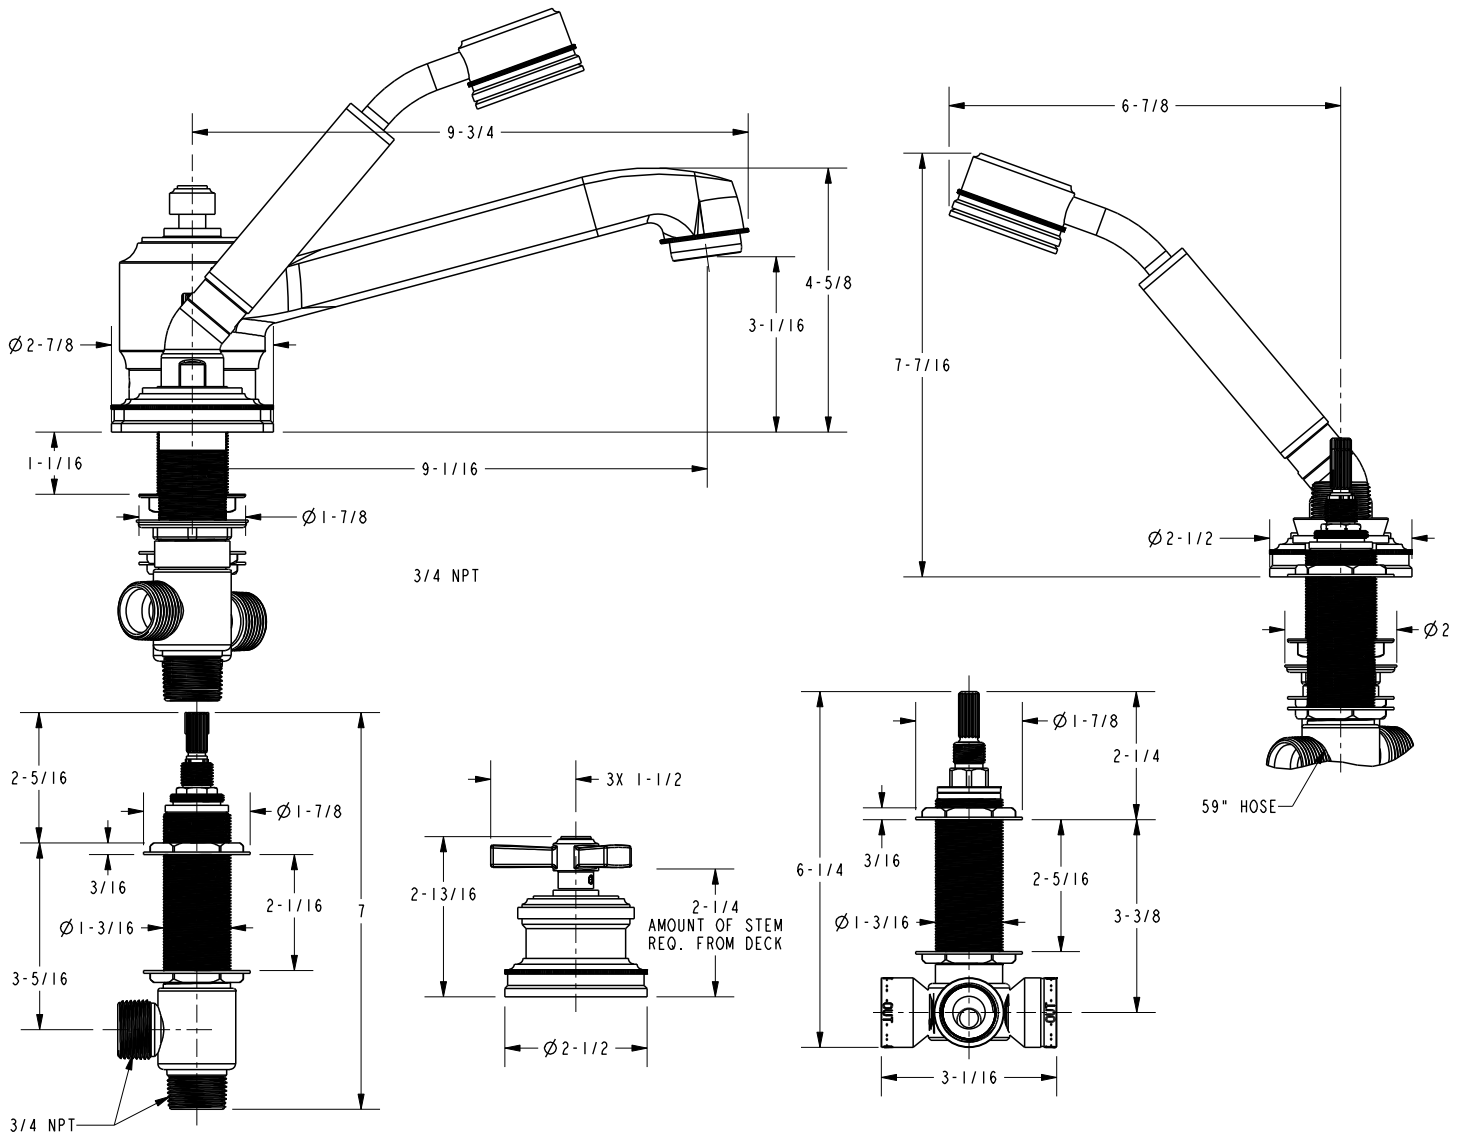

Features

- Solid brass construction
- ADA compliant traditional cross handles
- 3-1/16" (7.8 cm) spout height at outlet
- 9-1/16" (23.0 cm) spout reach (c-c)
- Intended for use with Newport Brass rough valve kit (Required Accessory) which incorporates the following:
 - Brass valve bodies and quick-connect spout fitting
 - Quarter-turn washerless ceramic disc 3/4" valve cartridges
 - Diverter valve and hoses as needed for handshower

Required Accessory:

Trim, above, and Rough Valve Kit, below, must both be specified.

Application	Roman Tub			Roman Tub with Handshower					
	Hot Valve	Cold Valve	Spout Quick-Connect Fitting	Hot Valve	Cold Valve	Spout Quick-Connect Fitting	Poly-Braided Hose	Handshower Diverter	H/S Flange Hardware
Inlet/Outlet Size	3/4"	3/4"	3/4"	3/4"	3/4"	3/4"	1/2"	3/4" / 1/2"	-
Part Number	<input type="checkbox"/> 1-506			<input type="checkbox"/> 1-507					
Image									

Product Specification:

Add "Color / Finish" suffix to Tub Deck Trim model number, below.

The Roman Tub with Handshower Deck Trim shall be made of solid brass construction. Roman Tub with Handshower Deck Trim shall incorporate ADA compliant traditional cross handles. Product shall incorporate a 3-1/16" (7.8 cm) spout height at outlet and a 9-1/16" (23.0 cm) spout reach (c-c). Rough valve kit shall incorporate brass valve bodies with quarter-turn washerless ceramic disc 3/4" valve cartridges, a quick-connect spout fitting and a diverter valve with hoses as needed for handshower. Roman Tub with Handshower Deck Trim shall be Newport Brass Model 3-1607/____ and Newport Brass rough valve kit shall be 1-507.

3-1607

Product Dimensions (units are in inches)

Miro Roman Tub with Handshower Deck Trim 3-1607