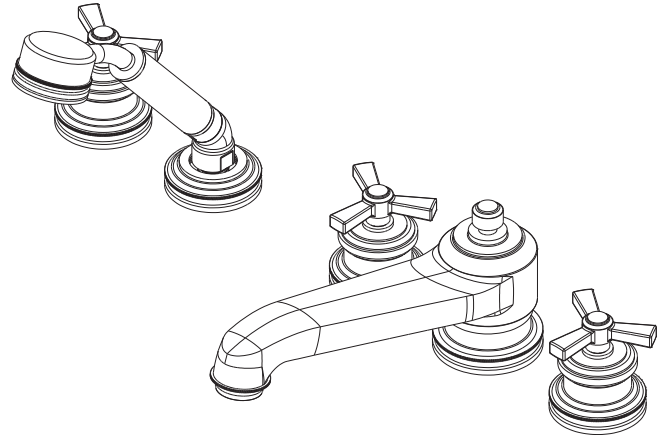

Features

- Solid brass construction
- ADA compliant traditional cross handles
- 3-1/16" (7.8 cm) spout height at outlet
- 9-1/16" (23.0 cm) spout reach (c-c)
- Intended for use with Newport Brass rough valve kit (Required Accessory) which incorporates the following:
  - Brass valve bodies and quick-connect spout fitting
  - Quarter-turn washerless ceramic disc 3/4" valve cartridges
  - Diverter valve and hoses as needed for handshower

Codes / Standards Compliance

Meets or exceeds the following at date of manufacture:

- ASME A112.18.1/CSA B125.1
- IAPMO/cUPC
- IPC
- ADA
- ICC/ANSI A117.1
- Energy Policy Act of 1992
- EPA Watersense
- All applicable US Federal and State material regulations

Roman Tub with Handshower Deck Trim

3-1607

Colors / Finishes

- 15: Polished Nickel
- 15S: Satin Nickel
- 26: Polished Chrome
- 10B: Oil Rubbed Bronze
- Other: Refer to the Newport Brass catalog for additional color/finish options.

Specified Model

Model	Description	Colors / Finishes
3-1607	Roman Tub with Handshower Deck Trim	☐ 15 ☐ 15S ☐ 26 ☐ 10B ☐ Other

Required Accessory:

Trim, above, and Rough Valve Kit, below, must both be specified.

Application	Roman Tub			Roman Tub with Handshower					
	Hot Valve	Cold Valve	Spout Quick-Connect Fitting	Hot Valve	Cold Valve	Spout Quick-Connect Fitting	Poly-Braided Hose	Handshower Diverter	H/S Flange Hardware
Inlet/Outlet Size	3/4"	3/4"	3/4"	3/4"	3/4"	3/4"	1/2"	3/4" / 1/2"	-
Part Number	☐ 1-506			☐ 1-507					
Image									

Product Specification:

Add "Color / Finish" suffix to Tub Deck Trim model number, below.

The Roman Tub with Handshower Deck Trim shall be made of solid brass construction. Roman Tub with Handshower Deck Trim shall incorporate ADA compliant traditional cross handles. Product shall incorporate a 3-1/16" (7.8 cm) spout height at outlet and a 9-1/16" (23.0 cm) spout reach (c-c). Rough valve kit shall incorporate brass valve bodies with quarter-turn washerless ceramic disc 3/4" valve cartridges, a quick-connect spout fitting and a diverter valve with hoses as needed for handshower. Roman Tub with Handshower Deck Trim shall be Newport Brass Model 3-1607/____ and Newport Brass rough valve kit shall be 1-507.