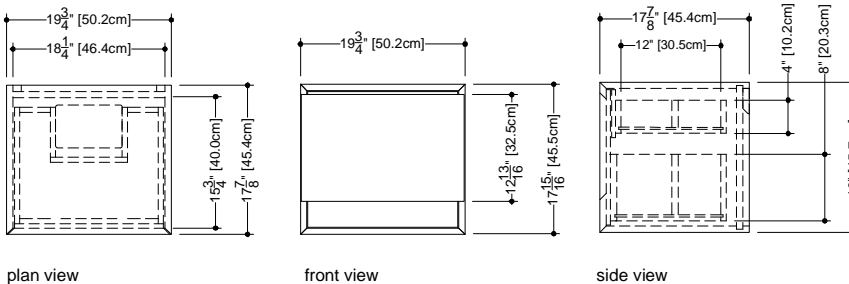

M Collection metro series

Wall-mount vanity

18" height – 18" depth

Furniture

Wall-mount vanity MM 2018 WM – 1 drawer – 20" length

17 7/8" depth x 19 3/4" length x 18" height – 454 x 502 x 457 mm

finishes and colors

■ finished vanity interiors in addition to front and sides

■ solid maple dovetailed drawer

■ slow-closing ball-bearing glides

special wall preparation recommendations

The distance between studs should not exceed 16". Each stud should be reinforced vertically by 2" x 3" wooden studs and horizontally with 2" x 6" wooden studs at a height of 30" all along the width of the vanity.