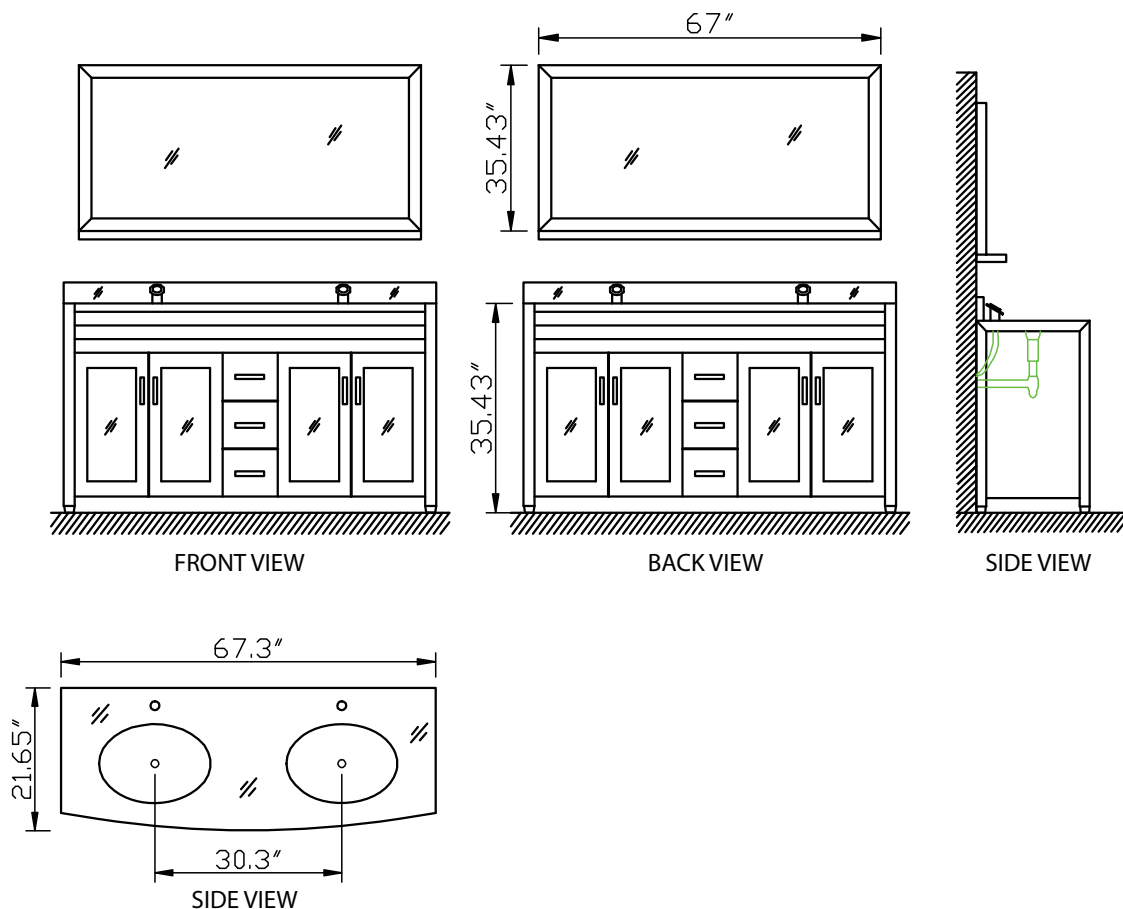

DEC016B Waterfall 72" Double Sink Vanity Set

Design Element
Bath Furniture

The Waterfall Collection

The 72" Waterfall Vanity is elegantly constructed of solid oak wood. The integrated tempered glass counter top and sleek design bring contemporary elegance to any bathroom. The seamless oval drop in sink beautifully showcase the natural aqua counter top. This stylish design includes two double door cabinets and three center drawers all adorned with satin nickel hardware. Included is a large espresso framed mirror with shelf. The Waterfall Collection is a center piece designed to inspire the eye without sacrificing functionality, durability or quality.

Waterfall 72" Double Sink Vanity Set

DEC016B Product Features

- Solid Hardwood Construction
- Espresso finish
- Integrated tempered glass counter top and sink
- Two scratch resistant drop in sinks
- Two chrome pop up drains
- Large espresso framed mirror with shelf
- Two soft closing double door cabinets and three drawers
- Satin nickel finish hardware
- Specifications: Mirror dimensions: 36" H x 68" W
- Vanity dimensions: 34" H x 70" W x 22" D
- Manufacturer provides 1 year warranty

Related Product

- | | |
|--|-----------|
| • Waterfall 60" Double Sink Vanity Set | DEC016A |
| • Waterfall 72" Double Sink Vanity Set | DEC016B-2 |
| • Waterfall 48" Single Sink Vanity Set | DEC017-G |
| • Waterfall 48" Single Sink Vanity Set | DEC017-W |
| • Waterfall 36" Single Sink Vanity Set | DEC018 |