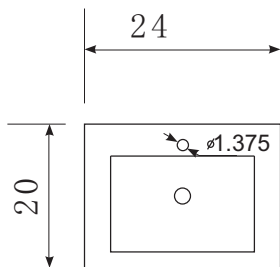

DEC091A New York 24" Single Sink Vanity Set (Faucet not included)

Design Element[™]
Bath Furniture

Designer's Pick Collection

Being limited in space doesn't mean having to give up quality or style - it simply means making better use of what's available. The New York 24" vanity set is a good example of small-space thinking at work. With cabinet legs pushed outwards to be positioned vertically flush with the countertop, we've managed to squeeze out every last cubic inch of storage volume for the cabinet base itself. And with the space available, we've put in an open shelf at the bottom and a large cabinet with soft-closing door for all of your basic storage needs. The drop-in sink also features reasonable countertop space for toiletries.

New York 24" Single Sink Vanity Set

DEC091A Product Features

- Solid Hardwood Construction
- Integrated Porcelain Drop-In Sink
- Polished Chrome Pop-Up Drain
- Soft-Closing Pull-Down Cabinet Door
- Satin Nickel Finish Hardware
- Matching Framed Mirror
- Specs: 24"W x 20"D x 34"H