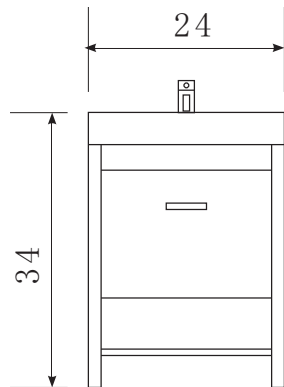

DEC091A New York 24" Single Sink Vanity Set (Faucet not included)

Design Element[™]
Bath Furniture

Designer's Pick Collection

Being limited in space doesn't mean having to give up quality or style - it simply means making better use of what's available. The New York 24" vanity set is a good example of small-space thinking at work. With cabinet legs pushed outwards to be positioned vertically flush with the countertop, we've managed to squeeze out every last cubic inch of storage volume for the cabinet base itself. And with the space available, we've put in an open shelf at the bottom and a large cabinet with soft-closing door for all of your basic storage needs. The drop-in sink also features reasonable countertop space for toiletries.

New York 24" Single Sink Vanity Set

DEC091A Product Features

- Solid Hardwood Construction
- Integrated Porcelain Drop-In Sink
- Polished Chrome Pop-Up Drain
- Soft-Closing Pull-Down Cabinet Door
- Satin Nickel Finish Hardware
- Matching Framed Mirror
- Specs: 24"W x 20"D x 34"H