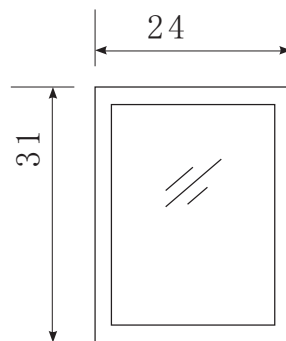

DEC091A New York 24" Single Sink Vanity Set (Faucet not included)

Design Element[™]
Bath Furniture

Designer's Pick Collection

Being limited in space doesn't mean having to give up quality or style - it simply means making better use of what's available. The New York 24" vanity set is a good example of small-space thinking at work. With cabinet legs pushed outwards to be positioned vertically flush with the countertop, we've managed to squeeze out every last cubic inch of storage volume for the cabinet base itself. And with the space available, we've put in an open shelf at the bottom and a large cabinet with soft-closing door for all of your basic storage needs. The drop-in sink also features reasonable countertop space for toiletries.

New York 24" Single Sink Vanity Set

DEC091A Product Features

- Solid Hardwood Construction
- Integrated Porcelain Drop-In Sink
- Polished Chrome Pop-Up Drain
- Soft-Closing Pull-Down Cabinet Door
- Satin Nickel Finish Hardware
- Matching Framed Mirror
- Specs: 24"W x 20"D x 34"H