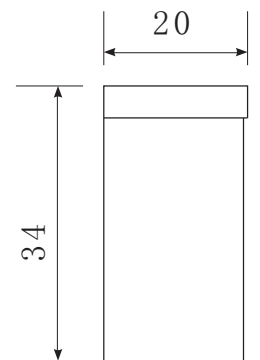

DEC091A New York 24" Single Sink Vanity Set (Faucet not included)

Design Element[™]
Bath Furniture

Designer's Pick Collection

Being limited in space doesn't mean having to give up quality or style - it simply means making better use of what's available. The New York 24" vanity set is a good example of small-space thinking at work. With cabinet legs pushed outwards to be positioned vertically flush with the countertop, we've managed to squeeze out every last cubic inch of storage volume for the cabinet base itself. And with the space available, we've put in an open shelf at the bottom and a large cabinet with soft-closing door for all of your basic storage needs. The drop-in sink also features reasonable countertop space for toiletries.

New York 24" Single Sink Vanity Set

DEC091A Product Features

- Solid Hardwood Construction
- Integrated Porcelain Drop-In Sink
- Polished Chrome Pop-Up Drain
- Soft-Closing Pull-Down Cabinet Door
- Satin Nickel Finish Hardware
- Matching Framed Mirror
- Specs: 24"W x 20"D x 34"H