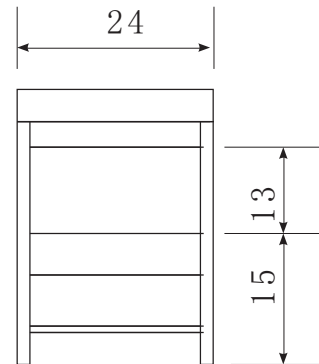

DEC091A New York 24" Single Sink Vanity Set (Faucet not included)

Design Element[™]
Bath Furniture

Designer's Pick Collection

Being limited in space doesn't mean having to give up quality or style - it simply means making better use of what's available. The New York 24" vanity set is a good example of small-space thinking at work. With cabinet legs pushed outwards to be positioned vertically flush with the countertop, we've managed to squeeze out every last cubic inch of storage volume for the cabinet base itself. And with the space available, we've put in an open shelf at the bottom and a large cabinet with soft-closing door for all of your basic storage needs. The drop-in sink also features reasonable countertop space for toiletries.

New York 24" Single Sink Vanity Set

DEC091A Product Features

- Solid Hardwood Construction
- Integrated Porcelain Drop-In Sink
- Polished Chrome Pop-Up Drain
- Soft-Closing Pull-Down Cabinet Door
- Satin Nickel Finish Hardware
- Matching Framed Mirror
- Specs: 24"W x 20"D x 34"H