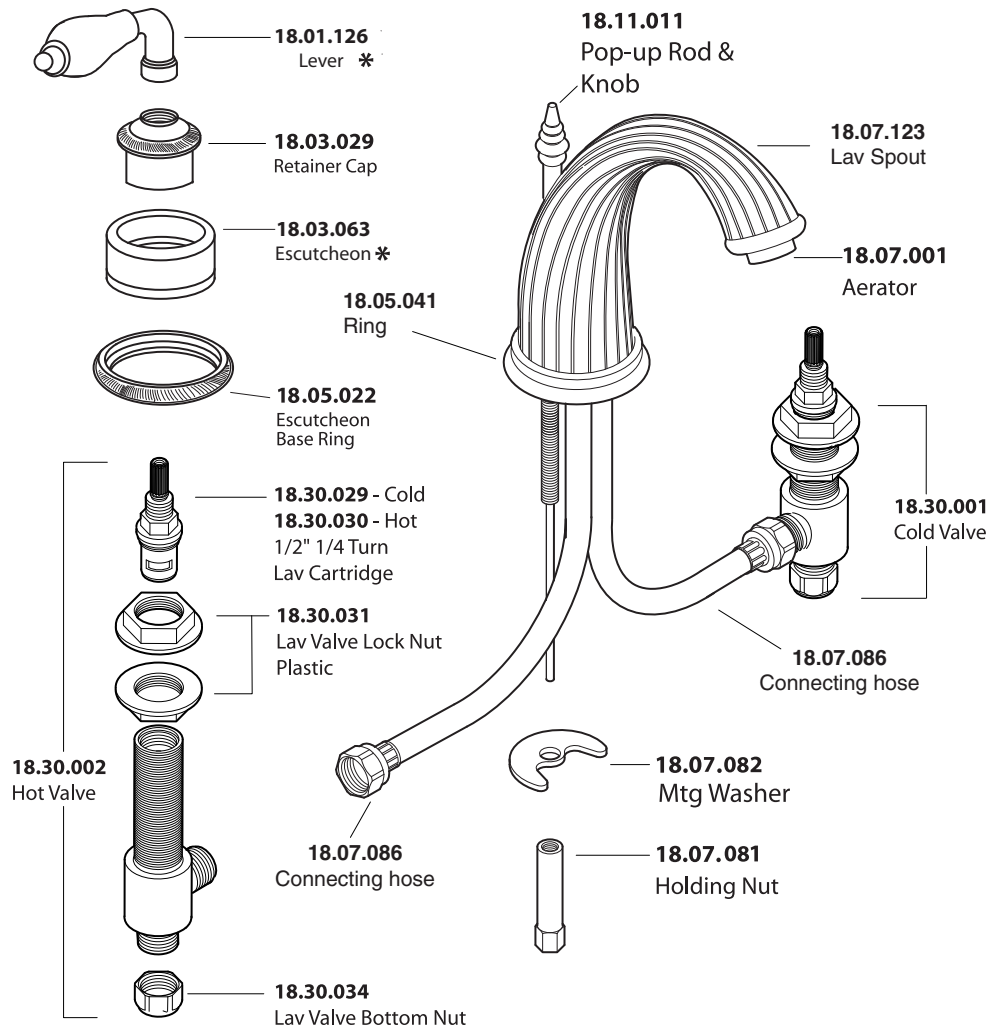

SPECIFICATIONS
Series 3200

1.322508

Venezia

Widespread Lavatory Set

FEATURES:

- All brass construction. Flexible hoses designed to be installed on 8" to 16" centers. Includes pop-up style drain assembly.
- Marble lever style handle and escutcheon with setscrew attachment.
- 1/4-turn ceramic disc valve cartridge.
- Available in all finishes. Warranty varies according to finish selection.
- Standard aerator is limited to 1.5 gpm.
- Certified to meet and exceed the following codes and standards:
ASME A112.18.1-2005/CSAB 125.1-2005

NOTE: Spout and valves install through 1-1/4" diameter holes

Note: Measurements are subject to change or cancellation. No responsibility is assumed for use of superseded or voided pages.

Parts List Series 3200

Venezia Widespread Lavatory Set

*— SPECIFY
BLACK GRANITE = B
FOREST GREEN = G
HONEY ONYX = H
WHITE CARRARA = W

American Faucet & Coatings Corporation.

Tel: 760-598-5895, Toll Free Fax 800-621-8383, customerservice@sigmafaucet.com