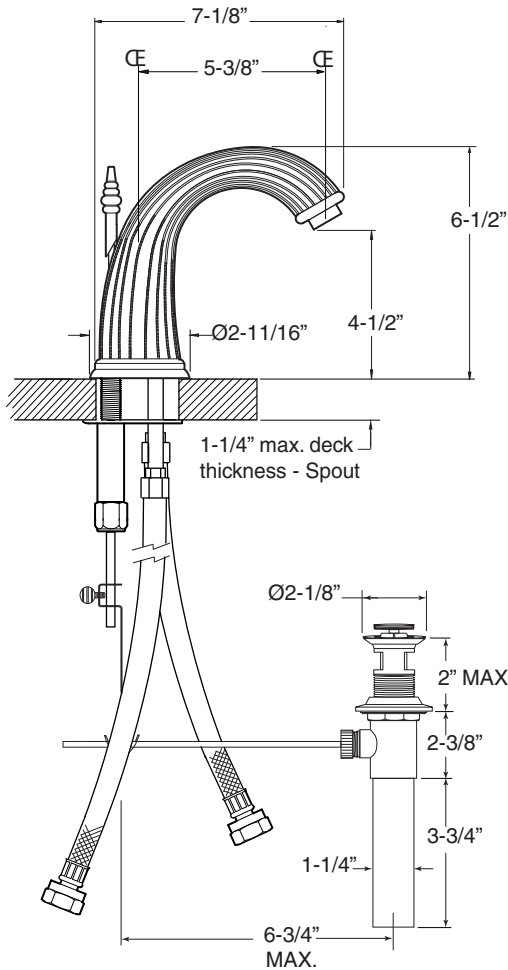

SPECIFICATIONS
Series 3200

1.322508

Venezia

Widespread Lavatory Set

FEATURES:

- All brass construction. Flexible hoses designed to be installed on 8" to 16" centers. Includes pop-up style drain assembly.
- Marble lever style handle and escutcheon with setscrew attachment.
- 1/4-turn ceramic disc valve cartridge.
- Available in all finishes. Warranty varies according to finish selection.
- Standard aerator is limited to 1.5 gpm.
- Certified to meet and exceed the following codes and standards:
ASME A112.18.1-2005/CSAB 125.1-2005

NOTE: Spout and valves install through 1-1/4" diameter holes

Note: Measurements are subject to change or cancellation. No responsibility is assumed for use of superseded or voided pages.

Parts List Series 3200