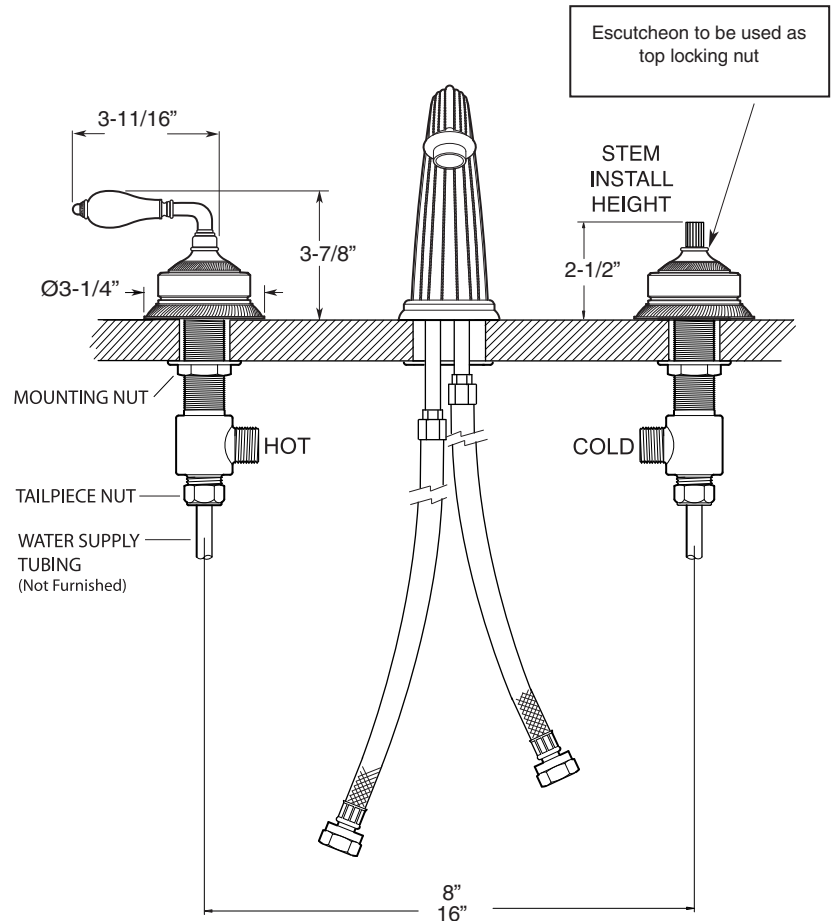

SPECIFICATIONS
Series 3200

1.322508

Venezia

Widespread Lavatory Set

FEATURES:

- All brass construction. Flexible hoses designed to be installed on 8" to 16" centers. Includes pop-up style drain assembly.
- Marble lever style handle and escutcheon with setscrew attachment.
- 1/4-turn ceramic disc valve cartridge.
- Available in all finishes. Warranty varies according to finish selection.
- Standard aerator is limited to 1.5 gpm.
- Certified to meet and exceed the following codes and standards:
ASME A112.18.1-2005/CSAB 125.1-2005

NOTE: Spout and valves install through 1-1/4" diameter holes

Note: Measurements are subject to change or cancellation. No responsibility is assumed for use of superseded or voided pages.

Parts List Series 3200