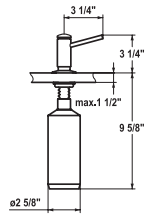

KWC Soap dispensers

Item No.	Finish
Z.504.938.000	chrome
Z.504.938.102	white
Z.504.938.127	splendure™ stainless steel
Z.504.938.700	stainless steel

Accessories

Soap dispenser KWC PRIMO

- easily refillable from surface without disassembly
- mounting hole size $\varnothing 1'' - 1 \frac{3}{8}''$
- Delivery includes:
 - pump
 - soap container, filling capacity 15 fl.oz.