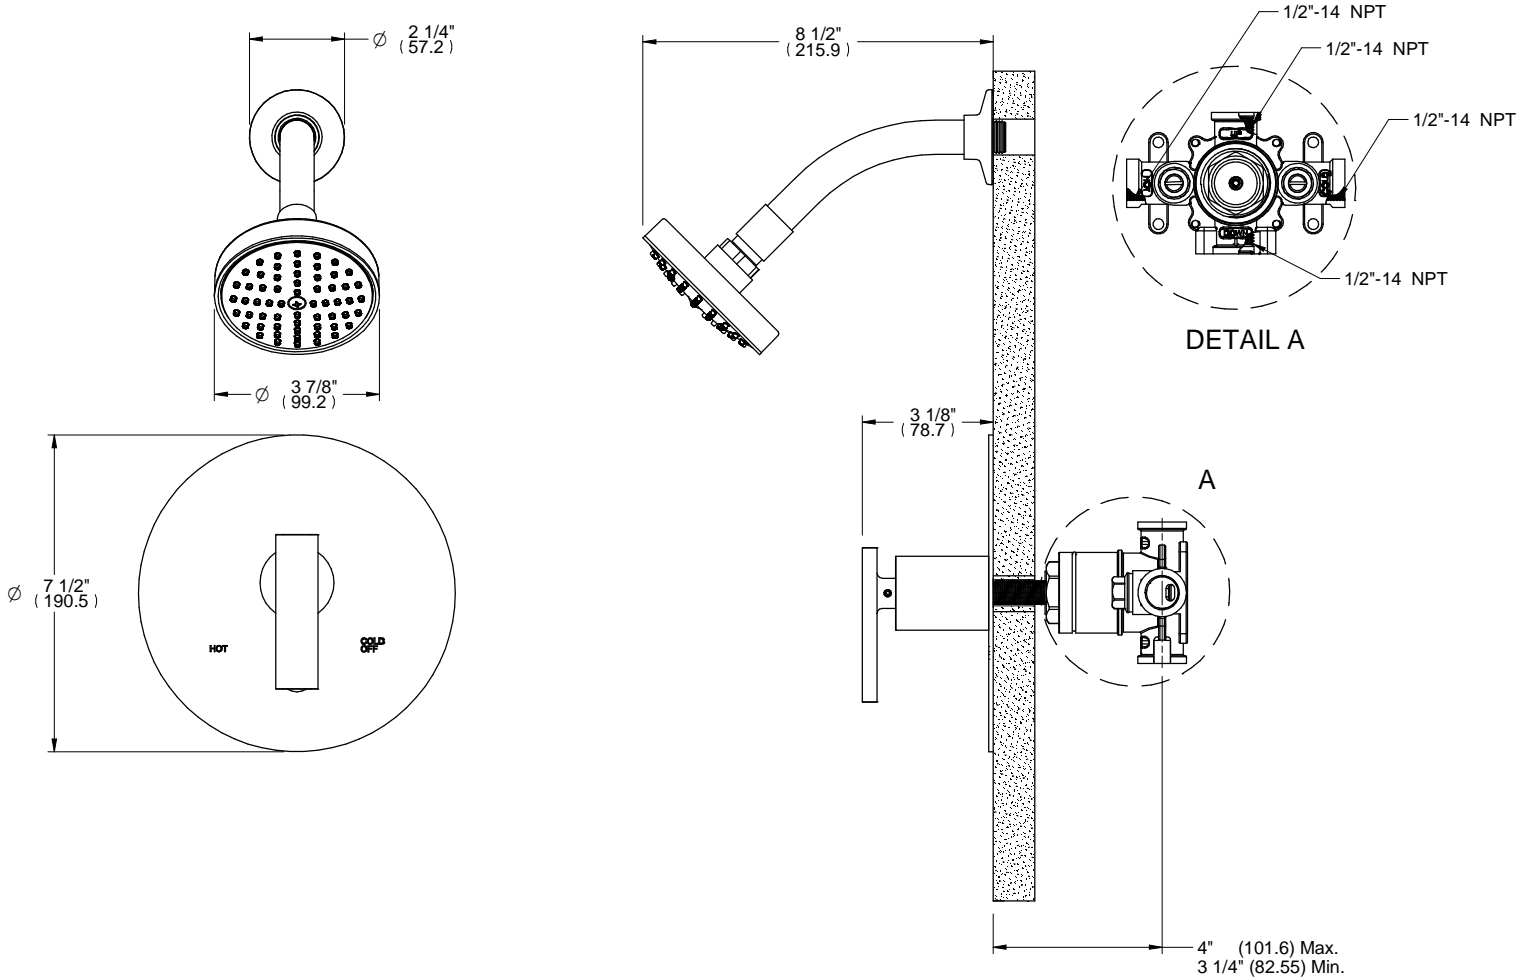

L1

ALTMANS RESERVES THE RIGHT TO MODIFY AND CHANGE SPECIFICATIONS AT ANY TIME. PLEASE VERIFY DIMENSIONS PRIOR TO INSTALLATION.

Features

- Available in Chrome & Xsn
- Solid Brass Construction
- Rough & Trim Included
- 5.8 GPM a 50 PSI

DIMENSIONS SHOWN TO NEAREST 1/16"