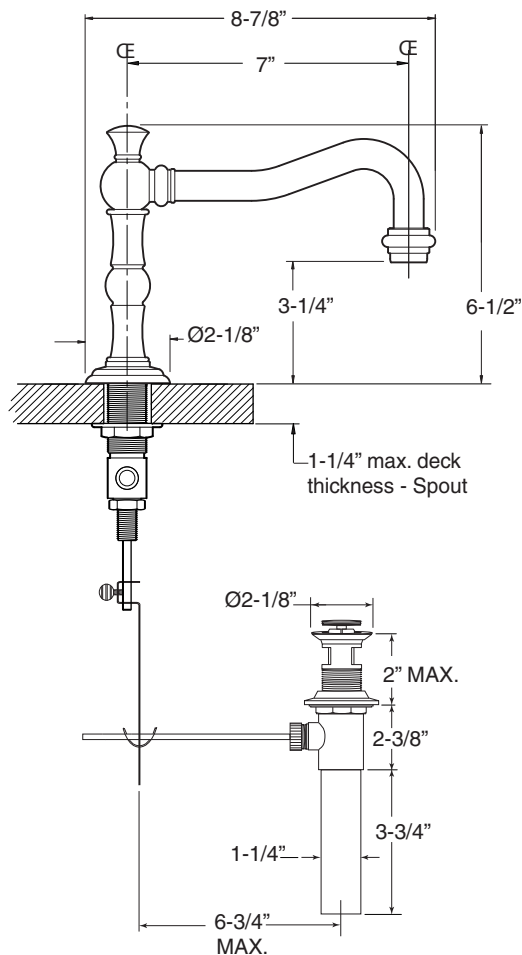

1.355608

Loire

Widespread Lavatory Set

FEATURES:

- All brass construction. Flexible hoses designed to be installed on 8" to 16" centers. Includes pop-up style drain assembly.
- Lever style handles with decorative screw attachment.
- 1/4- turn ceramic disc valve cartridge.
- Available in all finishes. Warranty varies according to finish selection.
- Standard aerator is limited to 1.5 gpm.
- Certified to meet and exceed the following codes and standards:
ASME A112.18.1-2005/CSAB 125.1-2005

NOTE: Spout and valves install through 1-1/4" diameter holes

Note: Measurements are subject to change or cancellation. No responsibility is assumed for use of superseded or voided pages.

Parts List Series 350