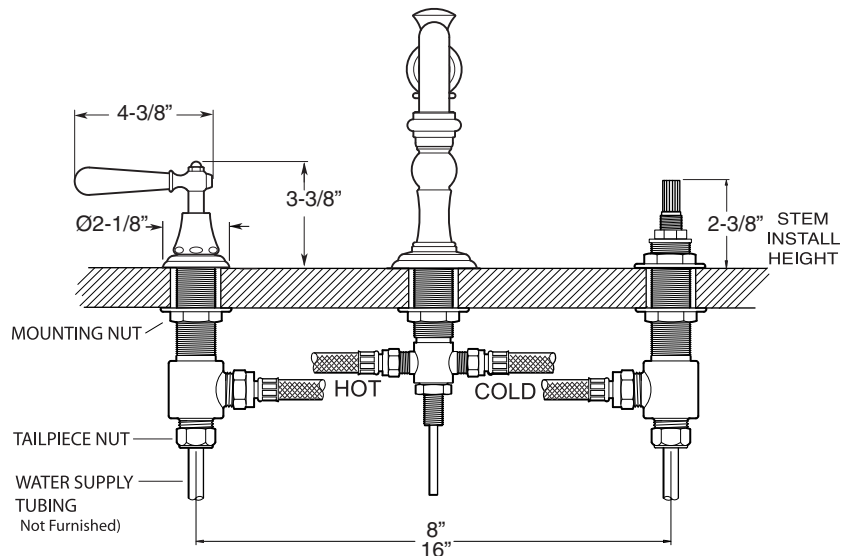

1.355608

Loire

Widespread Lavatory Set

FEATURES:

- All brass construction. Flexible hoses designed to be installed on 8" to 16" centers. Includes pop-up style drain assembly.
- Lever style handles with decorative screw attachment.
- 1/4- turn ceramic disc valve cartridge.
- Available in all finishes. Warranty varies according to finish selection.
- Standard aerator is limited to 1.5 gpm.
- Certified to meet and exceed the following codes and standards:
ASME A112.18.1-2005/CSAB 125.1-2005

NOTE: Spout and valves install through 1-1/4" diameter holes

Note: Measurements are subject to change or cancellation. No responsibility is assumed for use of superseded or voided pages.

Parts List Series 350